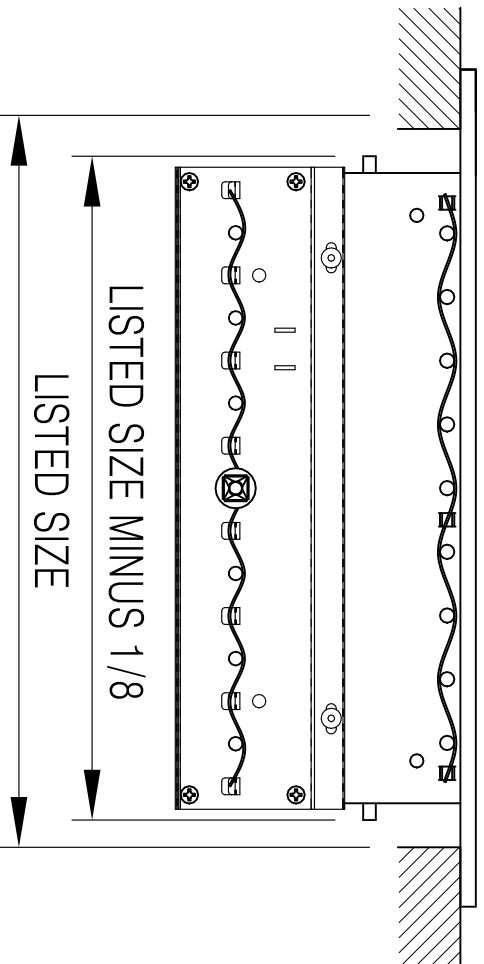

LISTED  
SIZE  
PLUS  
1-13/16

1-1/4

LISTED  
SIZE  
MINUS  
1/8

LISTED  
SIZE

LISTED SIZE MINUS 1/8

LISTED SIZE

### 401601-Double Deflection Vertical and Horizontal Grille With Damper

- Extruded aluminum construction
- Vertical front bars
- Adjustable individual bars provide vertical and horizontal deflection control
- Opposed-blade damper for volume control
- Available finish: White