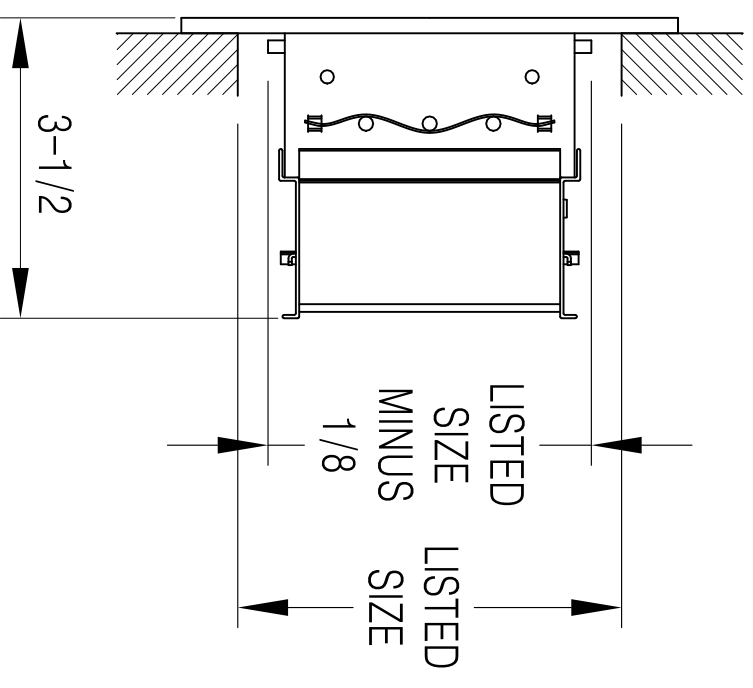

LISTED  
SIZE  
PLUS  
1-13/16

1-1/4

LISTED  
SIZE  
MINUS  
1/8

LISTED  
SIZE

LISTED SIZE MINUS 1/8

LISTED SIZE

### 401601-Double Deflection Vertical and Horizontal Grille With Damper

- Extruded aluminum construction
- Vertical front bars
- Adjustable individual bars provide vertical and horizontal deflection control
- Opposed-blade damper for volume control
- Available finish: White