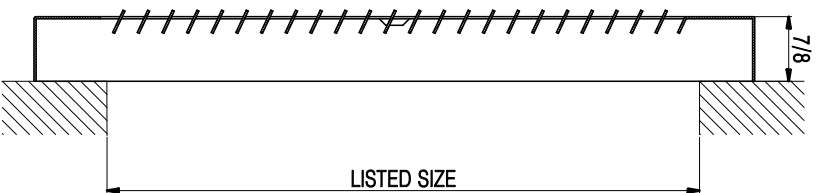

303202 Baseboard Return Air Grille

- One-piece steel construction
- 7/8" projection
- 1/3" space fins
- Complementary return air grille for model #303101 supply
- Durable coating finish: White

		303202 Available Sizes (In.)									
HT	HEIGHT										
	10	12	14	16	20	24	30	36			
4			●								
6	●	●	●	●	●	●	●	●			
8	●	●	●	●	●	●	●	●	●	●	
10			●		●	●	●	●	●	●	
12			●			●		●			
14			●								