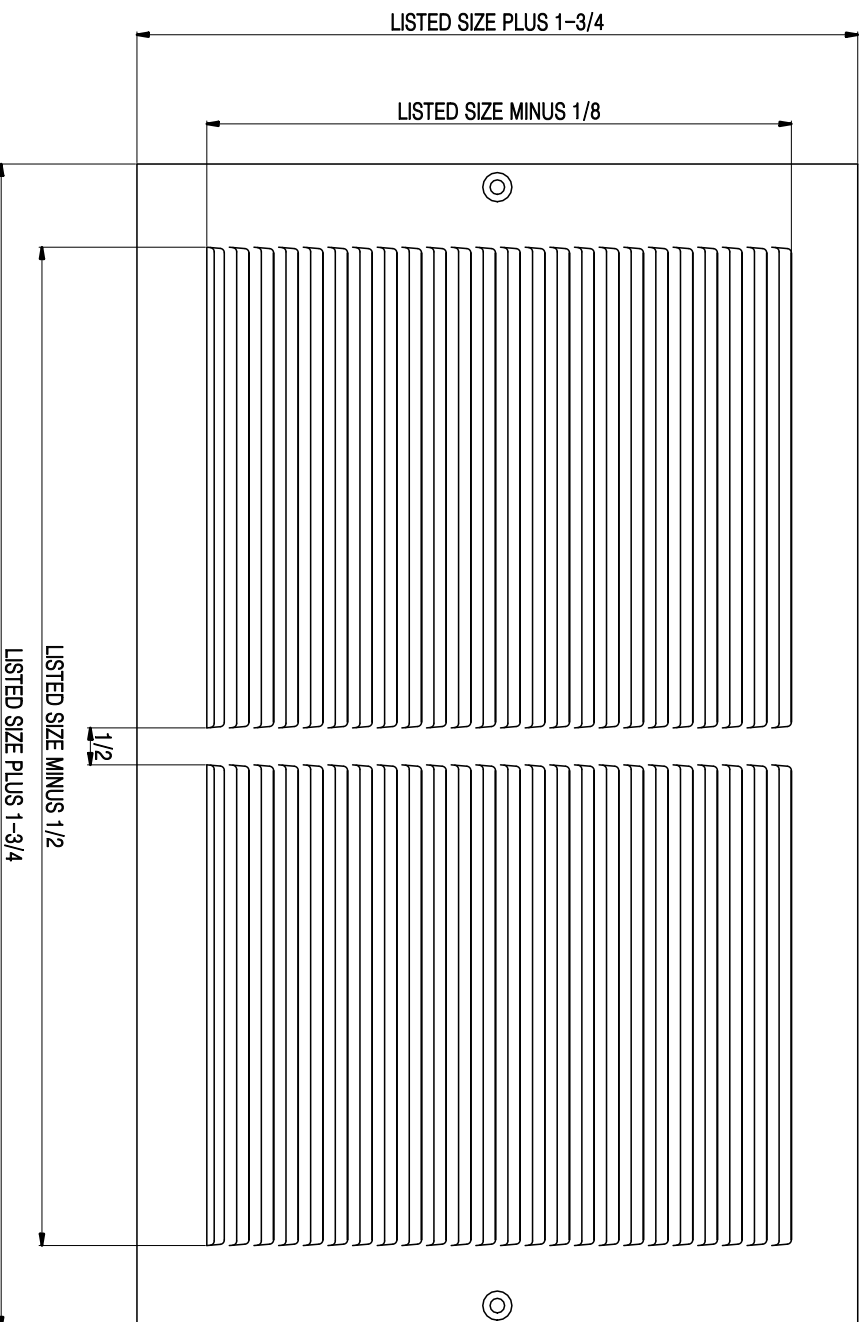

303202 Baseboard Return Air Grille

- One-piece steel construction
- 7/8" projection
- 1/3" space fins
- Complementary return air grille for model #303101 supply
- Durable coating finish: White

		303202 Available Sizes (In.)									
HT	HEIGHT										
	10	12	14	16	20	24	30	36			
4			●								
6	●	●	●	●	●	●	●	●			
8	●	●	●	●	●	●	●	●	●	●	
10			●		●	●	●	●	●	●	
12			●			●		●			
14			●								

Drawing date: November 16, 2017