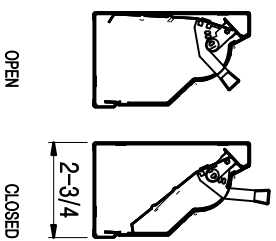

### 303303 Baseboard Diffuser

- Steel construction
- Removable faceplate for easy installation and cleaning
- Airfoil valves reduce resistance
- Dual valves for 48" width
- Durable coating finish: White, Brown

303303 Available Sizes (In.)	
WIDTH	
24	48
●	●

Drawing date: November 16, 2017