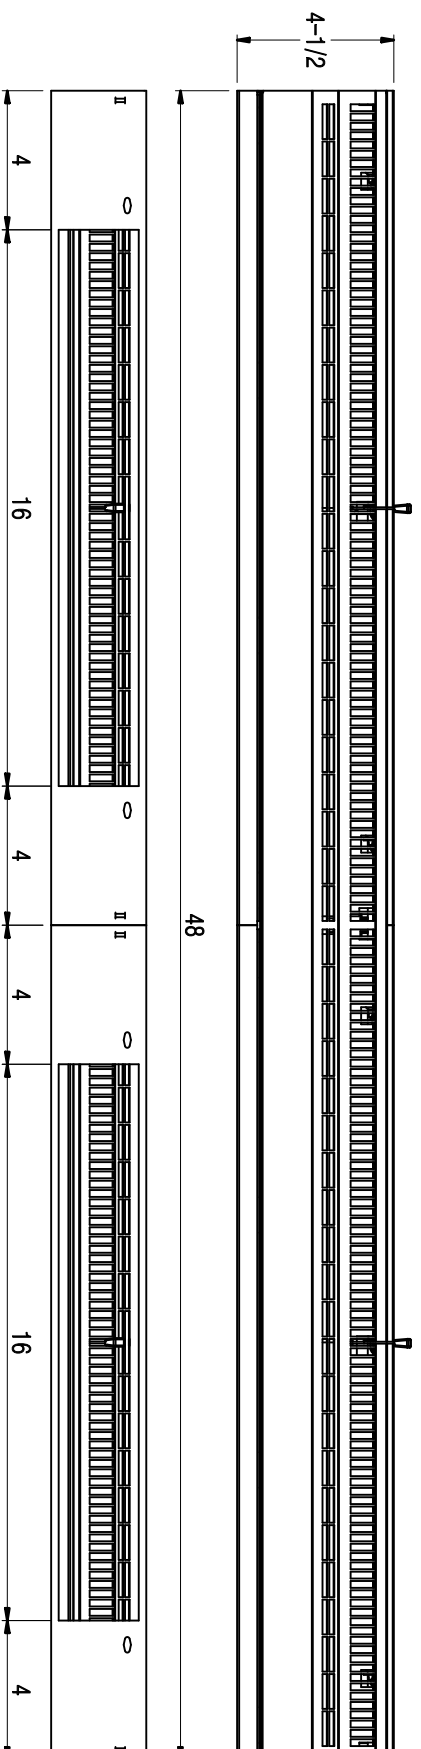

### 303303 Baseboard Diffuser

- Steel construction
- Removable faceplate for easy installation and cleaning
- Airfoil valves reduce resistance
- Dual valves for 48" width
- Durable coating finish: White, Brown

303303 Available Sizes (In.)	
WIDTH	
24	48
●	●

Drawing date: November 16, 2017