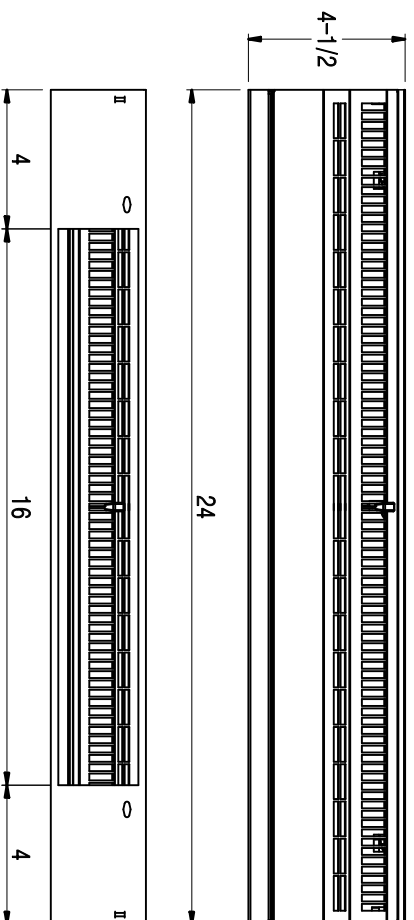

### 303303 Baseboard Diffuser

- Steel construction
- Removable faceplate for easy installation and cleaning
- Airfoil valves reduce resistance
- Dual valves for 48" width
- Durable coating finish: White, Brown

303303 Available Sizes (In.)	
WIDTH	
24	48
●	●

Drawing date: November 16, 2017