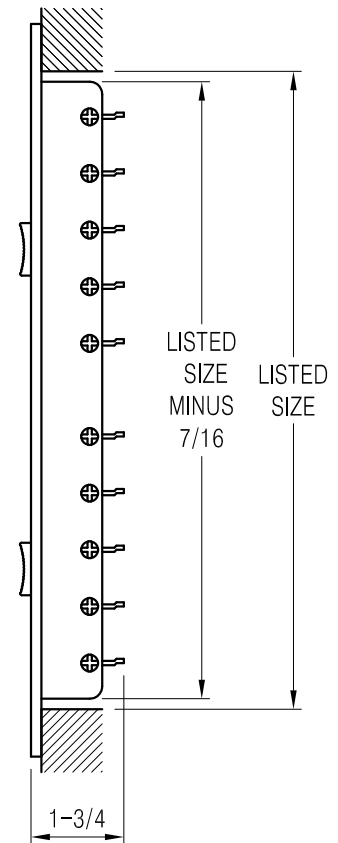

302403 Available Sizes (In.)

HT	WIDTH			
	6	8	10	12
6	●			
8		●		
10			●	
12				●

### 302403 4-Way Plastic Sidewall/Ceiling Register

- Plastic construction
- Four-way deflection
- 1/2" space fins
- Multi-shutter damper
- Plastic easy-to-use damper handle
- Available finish: White