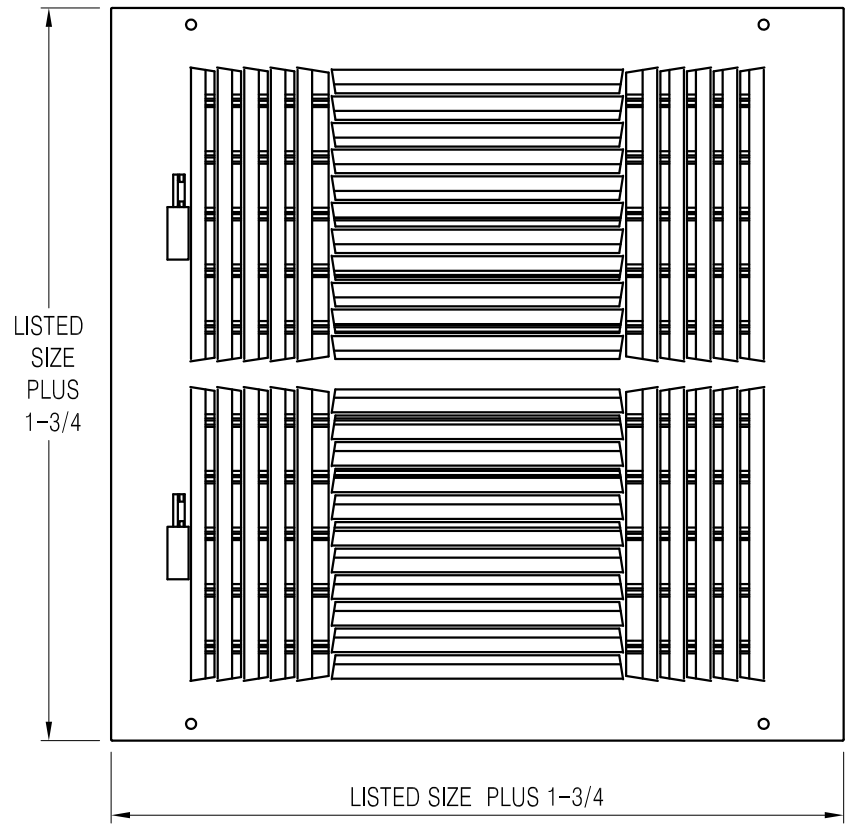

302403 Available Sizes (In.)

HT	WIDTH			
	6	8	10	12
6	●			
8		●		
10			●	
12				●

### 302403 4-Way Plastic Sidewall/Ceiling Register

- Plastic construction
- Four-way deflection
- 1/2" space fins
- Multi-shutter damper
- Plastic easy-to-use damper handle
- Available finish: White