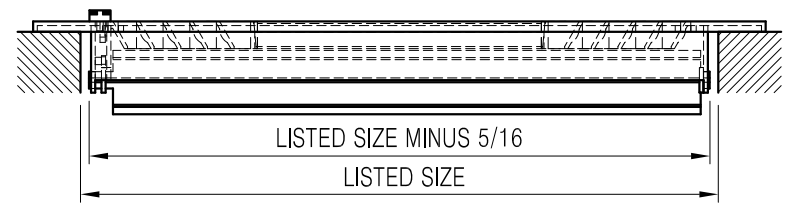

302403 Available Sizes (In.)

HT	WIDTH			
	6	8	10	12
6	●			
8		●		
10			●	
12				●

### 302403 4-Way Plastic Sidewall/Ceiling Register

- Plastic construction
- Four-way deflection
- 1/2" space fins
- Multi-shutter damper
- Plastic easy-to-use damper handle
- Available finish: White