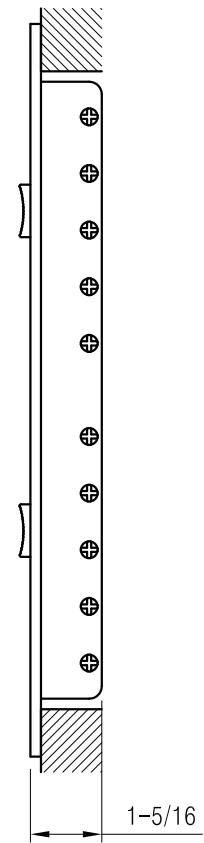

302403 Available Sizes (In.)

HT	WIDTH			
	6	8	10	12
6	●			
8		●		
10			●	
12				●

### 302403 4-Way Plastic Sidewall/Ceiling Register

- Plastic construction
- Four-way deflection
- 1/2" space fins
- Multi-shutter damper
- Plastic easy-to-use damper handle
- Available finish: White