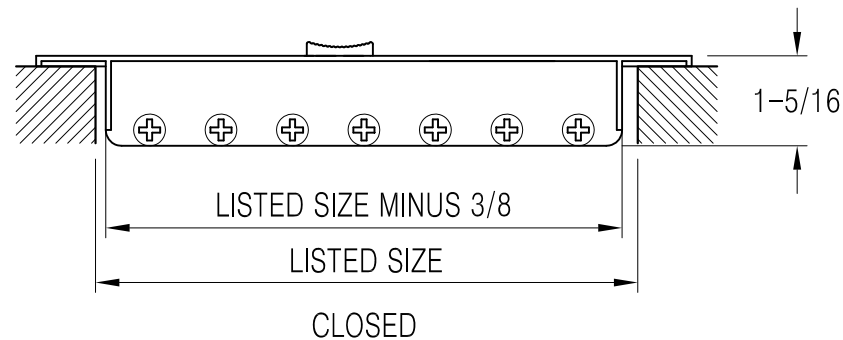

302402 Available Sizes (In.)

HT	WIDTH			
	8	10	12	14
4	●			
6		●	●	
8		●		●

302402 3-Way Plastic Sidewall/Ceiling Register

- Plastic construction
- Three-way deflection
- 1/2" space fins
- Multi-shutter damper
- Plastic easy-to-use damper handle
- Available finish: White