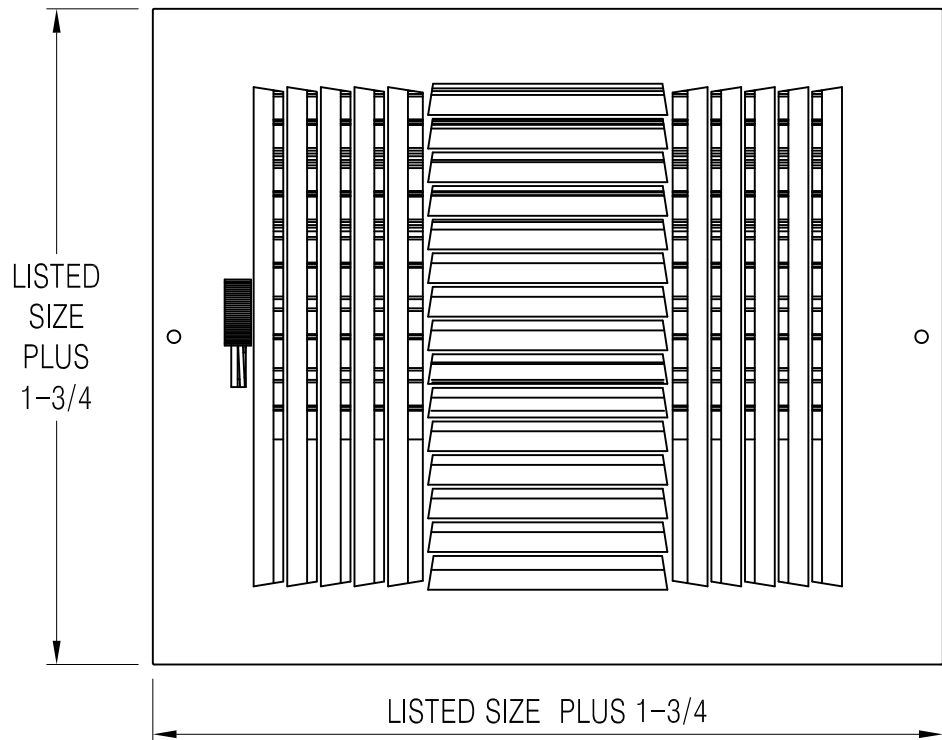

302402 Available Sizes (In.)

HT	WIDTH			
	8	10	12	14
4	●			
6		●	●	
8		●		●

302402 3-Way Plastic Sidewall/Ceiling Register

- Plastic construction
- Three-way deflection
- 1/2" space fins
- Multi-shutter damper
- Plastic easy-to-use damper handle
- Available finish: White