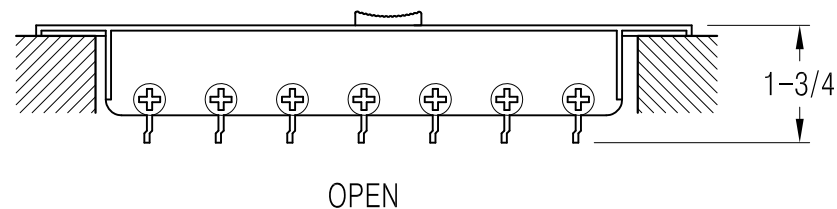

302402 Available Sizes (In.)

HT	WIDTH			
	8	10	12	14
4	●			
6		●	●	
8		●		●

302402 3-Way Plastic Sidewall/Ceiling Register

- Plastic construction
- Three-way deflection
- 1/2" space fins
- Multi-shutter damper
- Plastic easy-to-use damper handle
- Available finish: White