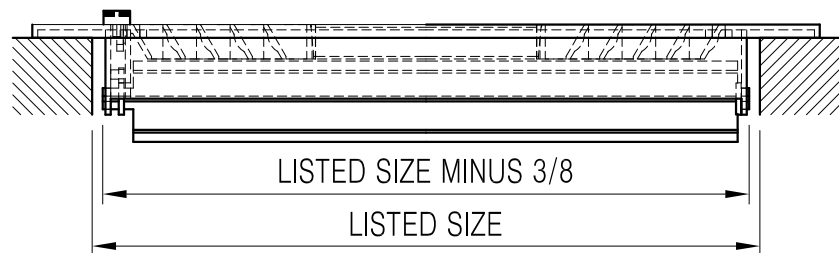

302402 Available Sizes (In.)

HT	WIDTH			
	8	10	12	14
4	●			
6		●	●	
8		●		●

302402 3-Way Plastic Sidewall/Ceiling Register

- Plastic construction
- Three-way deflection
- 1/2" space fins
- Multi-shutter damper
- Plastic easy-to-use damper handle
- Available finish: White