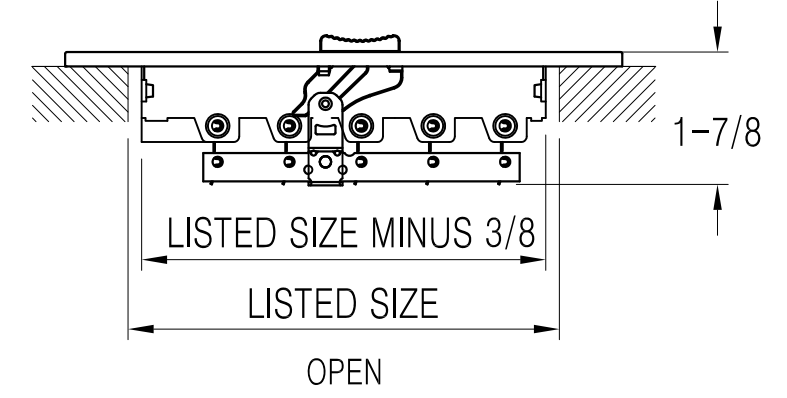

302113 Available Sizes (In.)

HT	WIDTH		
	10	12	14
6	●	●	●

302113 2-Way Sidewall/Ceiling Register

- All aluminum construction
- One piece stamped face construction
- Two-way air deflection
- 1/2" spaced fins
- Interlocking valve louvers
- Multi-shutter damper
- Dual-coating
- Available finish: White