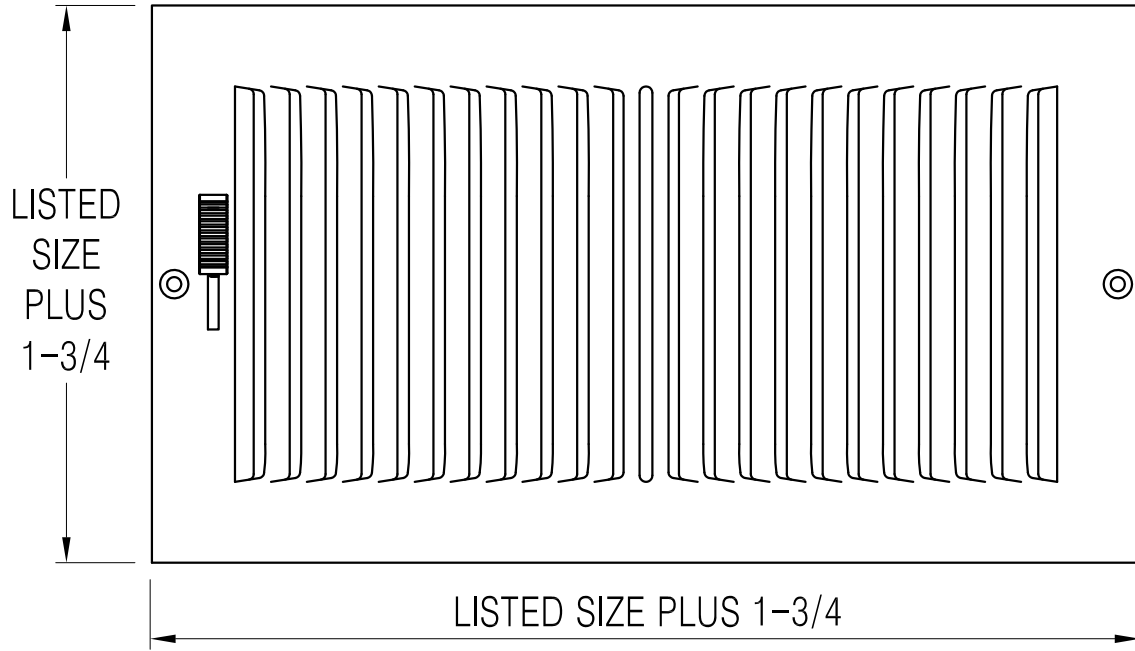

302113 Available Sizes (In.)

HT	WIDTH		
	10	12	14
6	●	●	●

302113 2-Way Sidewall/Ceiling Register

- All aluminum construction
- One piece stamped face construction
- Two-way air deflection
- 1/2" spaced fins
- Interlocking valve louvers
- Multi-shutter damper
- Dual-coating
- Available finish: White