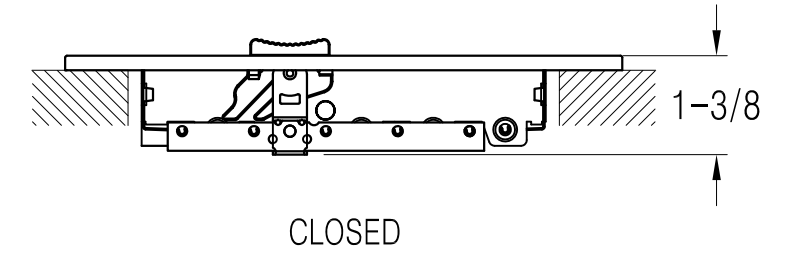

302113 Available Sizes (In.)

HT	WIDTH		
	10	12	14
6	●	●	●

302113 2-Way Sidewall/Ceiling Register

- All aluminum construction
- One piece stamped face construction
- Two-way air deflection
- 1/2" spaced fins
- Interlocking valve louvers
- Multi-shutter damper
- Dual-coating
- Available finish: White