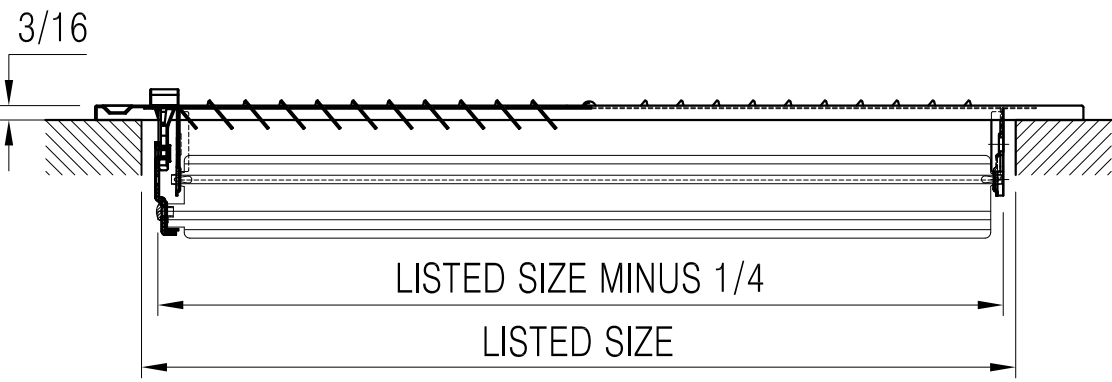

302113 Available Sizes (In.)

HT	WIDTH		
	10	12	14
6	●	●	●

302113 2-Way Sidewall/Ceiling Register

- All aluminum construction
- One piece stamped face construction
- Two-way air deflection
- 1/2" spaced fins
- Interlocking valve louvers
- Multi-shutter damper
- Dual-coating
- Available finish: White