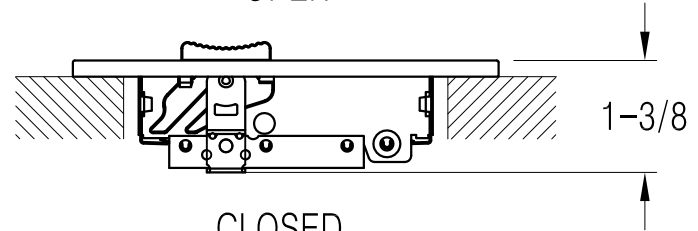

302111 Available Sizes (In.)

HT	WIDTH			
	8	10	12	14
4	●	●	●	
6		●	●	●
8			●	●

OPEN

CLOSED

302111 3-Way Sidewall/Ceiling Register

- All steel one piece stamped face construction
- Three-way air deflection
- 1/3" spaced fins
- Interlocking valve louvers
- Multi-shutter damper
- Dual-coating
- Available finish: White