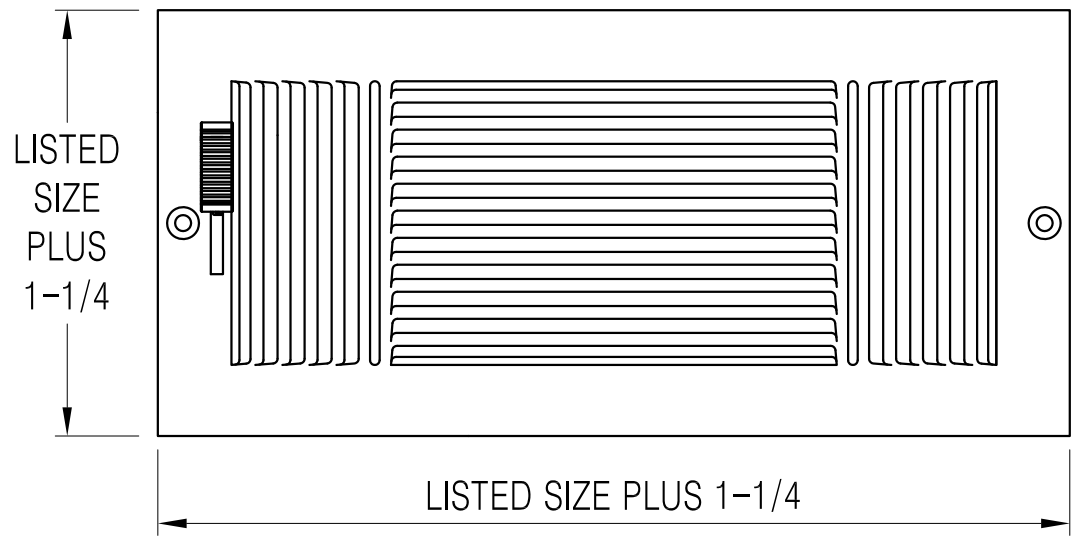

302111 Available Sizes (In.)

HT	WIDTH			
	8	10	12	14
4	●	●	●	
6		●	●	●
8			●	●

OPEN

CLOSED

302111 3-Way Sidewall/Ceiling Register

- All steel one piece stamped face construction
- Three-way air deflection
- 1/3" spaced fins
- Interlocking valve louvers
- Multi-shutter damper
- Dual-coating
- Available finish: White