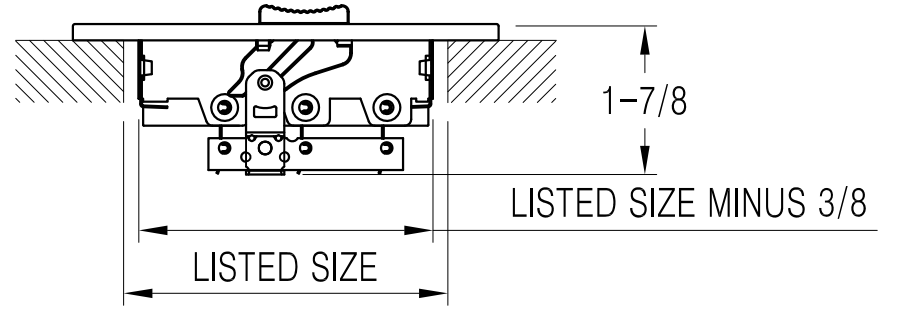

302111 Available Sizes (In.)

HT	WIDTH			
	8	10	12	14
4	●	●	●	
6		●	●	●
8			●	●

OPEN

CLOSED

302111 3-Way Sidewall/Ceiling Register

- All steel one piece stamped face construction
- Three-way air deflection
- 1/3" spaced fins
- Interlocking valve louvers
- Multi-shutter damper
- Dual-coating
- Available finish: White