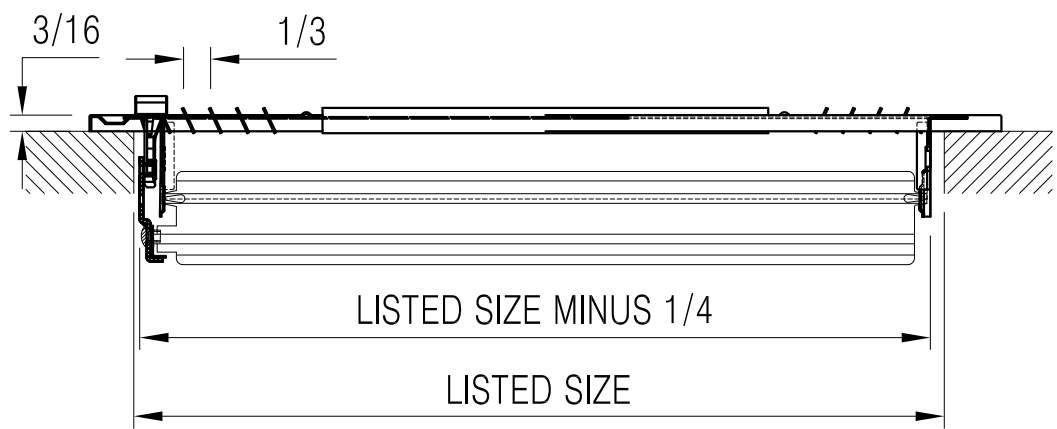

302111 Available Sizes (In.)

HT	WIDTH			
	8	10	12	14
4	●	●	●	
6		●	●	●
8			●	●

OPEN

CLOSED

302111 3-Way Sidewall/Ceiling Register

- All steel one piece stamped face construction
- Three-way air deflection
- 1/3" spaced fins
- Interlocking valve louvers
- Multi-shutter damper
- Dual-coating
- Available finish: White