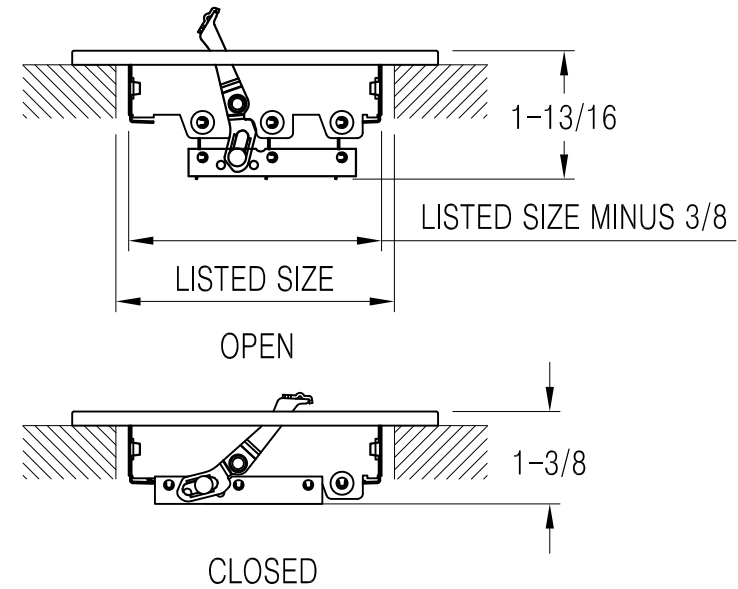

302122 Available Sizes (In.)						
HT	WIDTH					
	6	8	10	12	14	16
4		●	●	●	●	
6	●	●	●	●	●	
8		●	●	●	●	●
10			●		●	
12				●		
14					●	

### 302122 3-Way Sidewall/Ceiling Register, Metal Lever

- All steel one piece stamped face construction
- Metal lever damper operator
- Three-way air deflection
- 1/2" spaced fins
- Multi-shutter damper
- Double valves for listed height 10" and larger
- Dual-coating
- Available finish: White