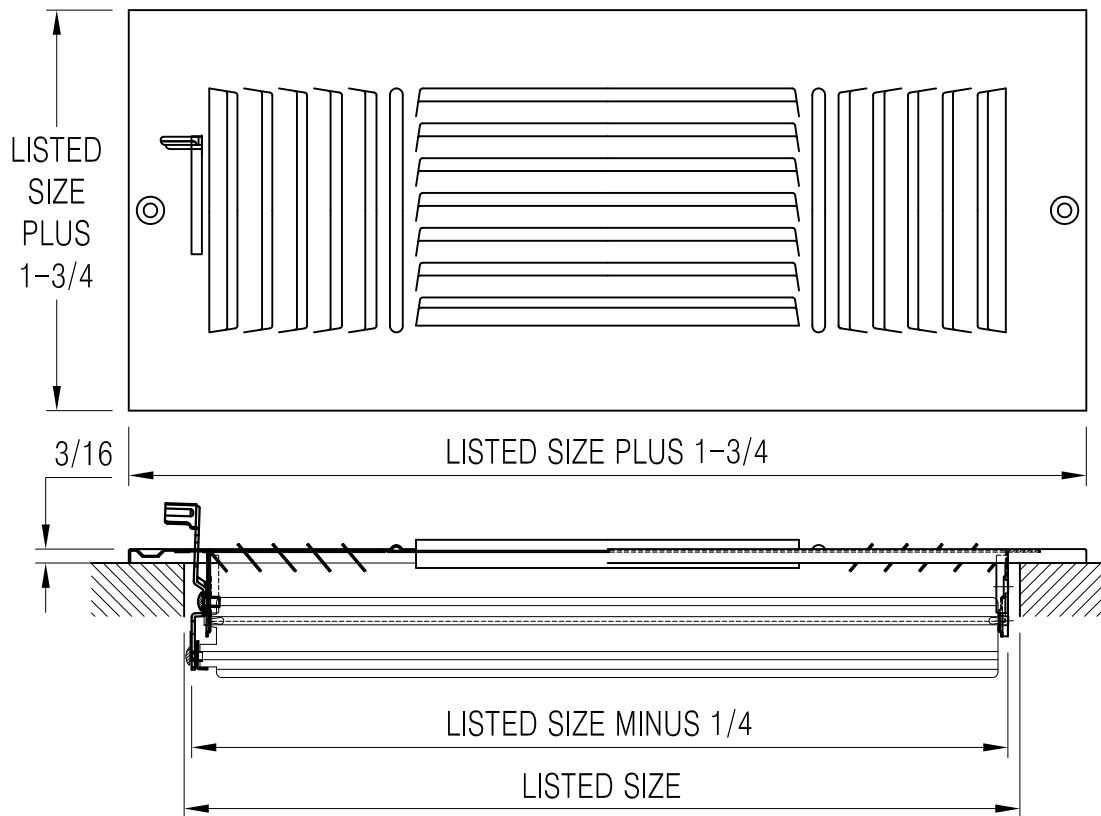

302122 Available Sizes (In.)						
HT	WIDTH					
	6	8	10	12	14	16
4		●	●	●	●	
6	●	●	●	●	●	
8		●	●	●	●	●
10			●		●	
12				●		
14					●	

### 302122 3-Way Sidewall/Ceiling Register, Metal Lever

- All steel one piece stamped face construction
- Metal lever damper operator
- Three-way air deflection
- 1/2" spaced fins
- Multi-shutter damper
- Double valves for listed height 10" and larger
- Dual-coating
- Available finish: White