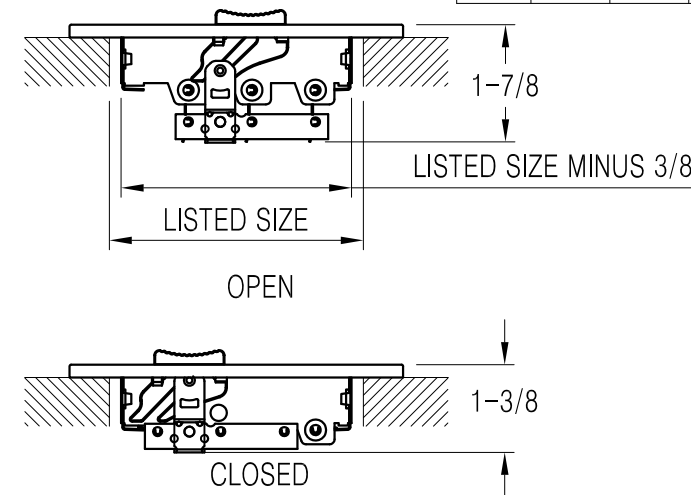

302107 Available Sizes (In.)

| HT | WIDTH |   |    |    |    |    |
|----|-------|---|----|----|----|----|
|    | 6     | 8 | 10 | 12 | 14 | 16 |
| 4  |       | ● | ●  | ●  | ●  |    |
| 6  | ●     | ● | ●  | ●  | ●  | ●  |
| 8  |       | ● | ●  | ●  | ●  | ●  |
| 10 |       |   | ●  |    | ●  |    |
| 12 |       |   |    | ●  |    |    |
| 14 |       |   |    |    | ●  |    |
| 16 |       |   |    |    |    | ●  |

### 302107 3-Way Sidewall/Ceiling Register

- All steel one piece stamped face construction
- Three-way air deflection
- 1/2" spaced fins
- Interlocking valve louvers
- Multi-shutter damper
- Double valves for listed height 10" and larger
- Dual-coating
- Available finish: White