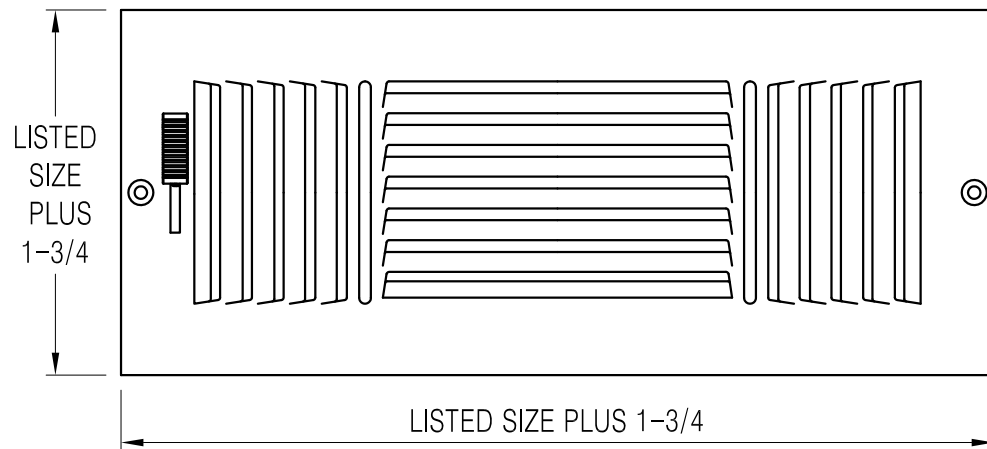

302107 Available Sizes (In.)

| HT | WIDTH |   |    |    |    |    |
|----|-------|---|----|----|----|----|
|    | 6     | 8 | 10 | 12 | 14 | 16 |
| 4  |       | ● | ●  | ●  | ●  |    |
| 6  | ●     | ● | ●  | ●  | ●  | ●  |
| 8  |       | ● | ●  | ●  | ●  | ●  |
| 10 |       |   | ●  |    | ●  |    |
| 12 |       |   |    | ●  |    |    |
| 14 |       |   |    |    | ●  |    |
| 16 |       |   |    |    |    | ●  |

### 302107 3-Way Sidewall/Ceiling Register

- All steel one piece stamped face construction
- Three-way air deflection
- 1/2" spaced fins
- Interlocking valve louvers
- Multi-shutter damper
- Double valves for listed height 10" and larger
- Dual-coating
- Available finish: White