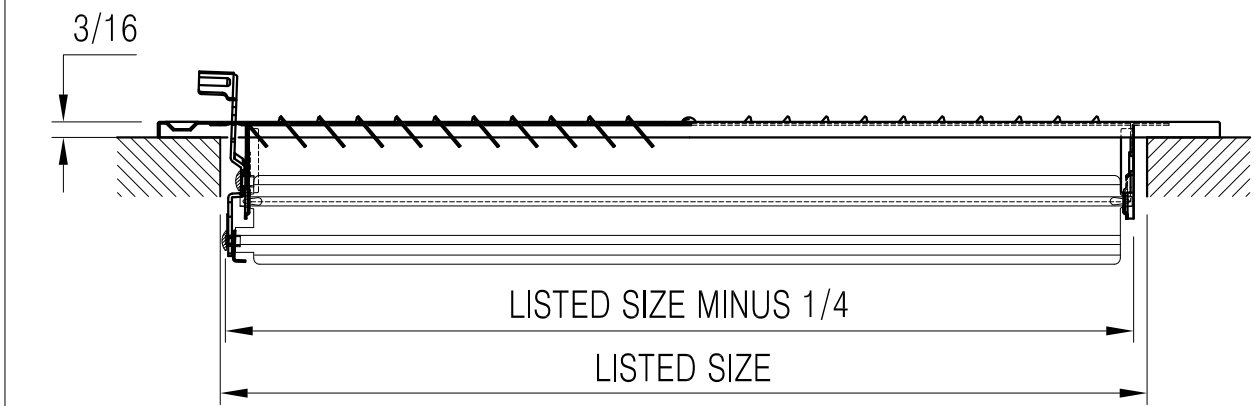

302121 Available Sizes (In.)								
HT	WIDTH							
	6	8	10	12	14	16	18	20
4	●	●	●	●	●			
5			●	●				
6	●	●	●	●	●	●	●	●
8		●	●	●	●	●		
10			●	●	●			
12				●				

302121 2-Way Sidewall/Ceiling Register, Metal Lever

- All steel one piece stamped face construction
- Metal lever damper operator
- Two-way air deflection
- 1/2" spaced fins
- Multi-shutter damper
- Double valves for listed height 10"(or width 20") and larger
- Dual-coating
- Available finish: White