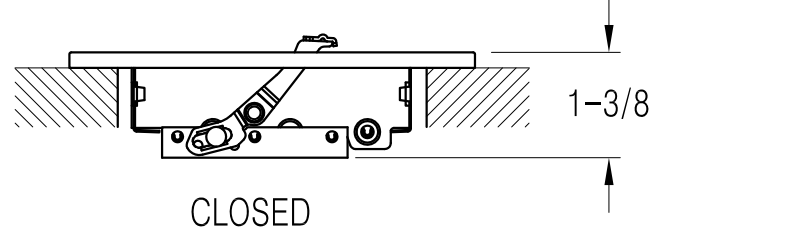

302121 Available Sizes (In.)								
HT	WIDTH							
	6	8	10	12	14	16	18	20
4	●	●	●	●	●			
5			●	●				
6	●	●	●	●	●	●	●	●
8		●	●	●	●	●		
10			●	●	●			
12				●				

302121 2-Way Sidewall/Ceiling Register, Metal Lever

- All steel one piece stamped face construction
- Metal lever damper operator
- Two-way air deflection
- 1/2" spaced fins
- Multi-shutter damper
- Double valves for listed height 10"(or width 20") and larger
- Dual-coating
- Available finish: White