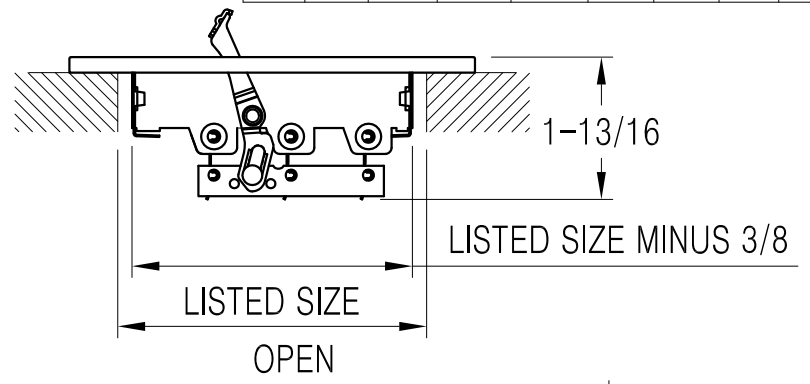

302121 Available Sizes (In.)								
HT	WIDTH							
	6	8	10	12	14	16	18	20
4	●	●	●	●	●			
5			●	●				
6	●	●	●	●	●	●	●	●
8		●	●	●	●	●		
10			●	●	●			
12				●				

302121 2-Way Sidewall/Ceiling Register, Metal Lever

- All steel one piece stamped face construction
- Metal lever damper operator
- Two-way air deflection
- 1/2" spaced fins
- Multi-shutter damper
- Double valves for listed height 10"(or width 20") and larger
- Dual-coating
- Available finish: White