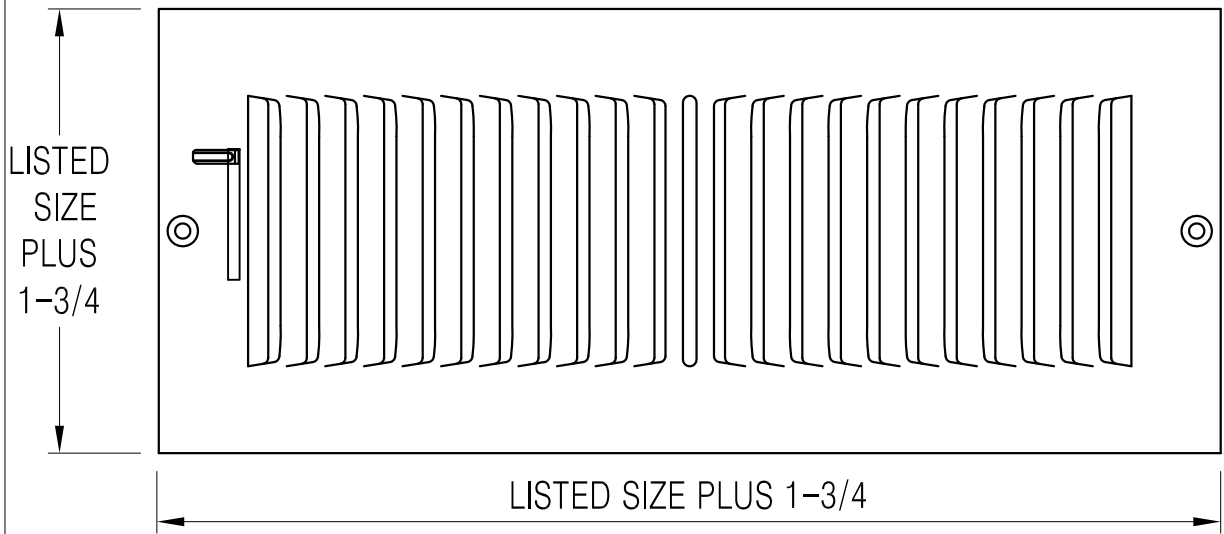

302121 Available Sizes (In.)								
HT	WIDTH							
	6	8	10	12	14	16	18	20
4	●	●	●	●	●			
5			●	●				
6	●	●	●	●	●	●	●	●
8		●	●	●	●	●		
10			●	●	●			
12				●				

302121 2-Way Sidewall/Ceiling Register, Metal Lever

- All steel one piece stamped face construction
- Metal lever damper operator
- Two-way air deflection
- 1/2" spaced fins
- Multi-shutter damper
- Double valves for listed height 10"(or width 20") and larger
- Dual-coating
- Available finish: White