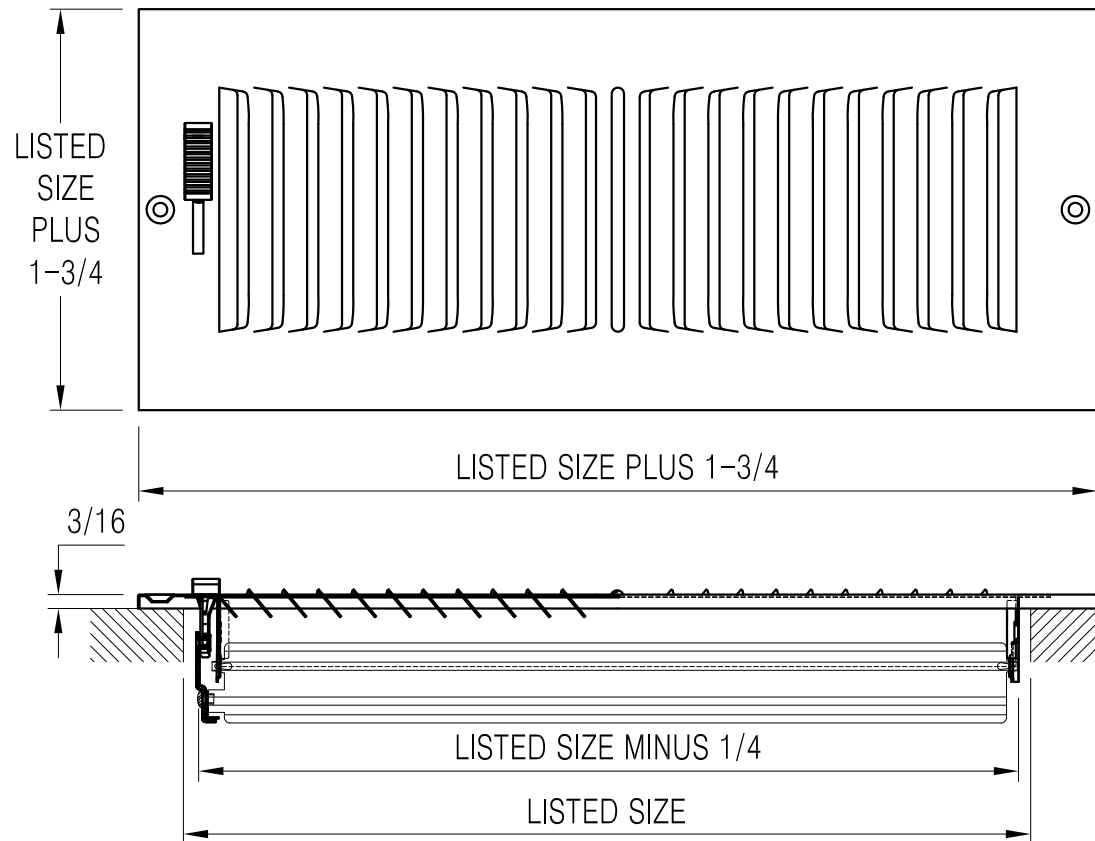

302106 Available Sizes (In.)									
HT	WIDTH								
	6	8	10	12	14	16	18	20	24
4	●	●	●	●	●	●			
5			●	●					
6	●	●	●	●	●	●	●	●	●
8		●	●	●	●	●	●	●	●
10			●	●	●				
12				●					

302106 2-Way Sidewall/Ceiling Register

- All steel one piece stamped face construction
- Two-way air deflection
- 1/2" spaced fins
- Interlocking valve louvers
- Multi-shutter damper
- Double valves for listed height 10" (or width 20") and larger
- Dual-coating
- Available finish: White