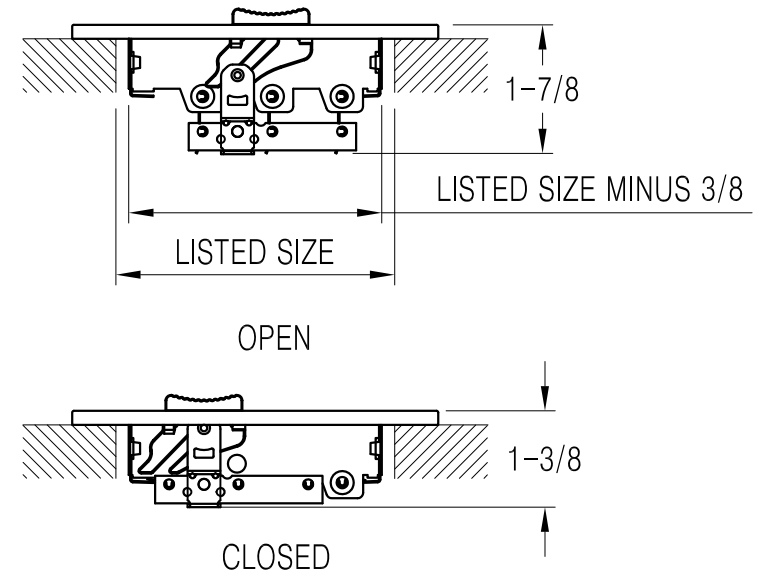

302106 Available Sizes (In.)									
HT	WIDTH								
	6	8	10	12	14	16	18	20	24
4	●	●	●	●	●	●			
5			●	●					
6	●	●	●	●	●	●	●	●	●
8		●	●	●	●	●	●	●	●
10			●	●	●				
12				●					

302106 2-Way Sidewall/Ceiling Register

- All steel one piece stamped face construction
- Two-way air deflection
- 1/2" spaced fins
- Interlocking valve louvers
- Multi-shutter damper
- Double valves for listed height 10" (or width 20") and larger
- Dual-coating
- Available finish: White