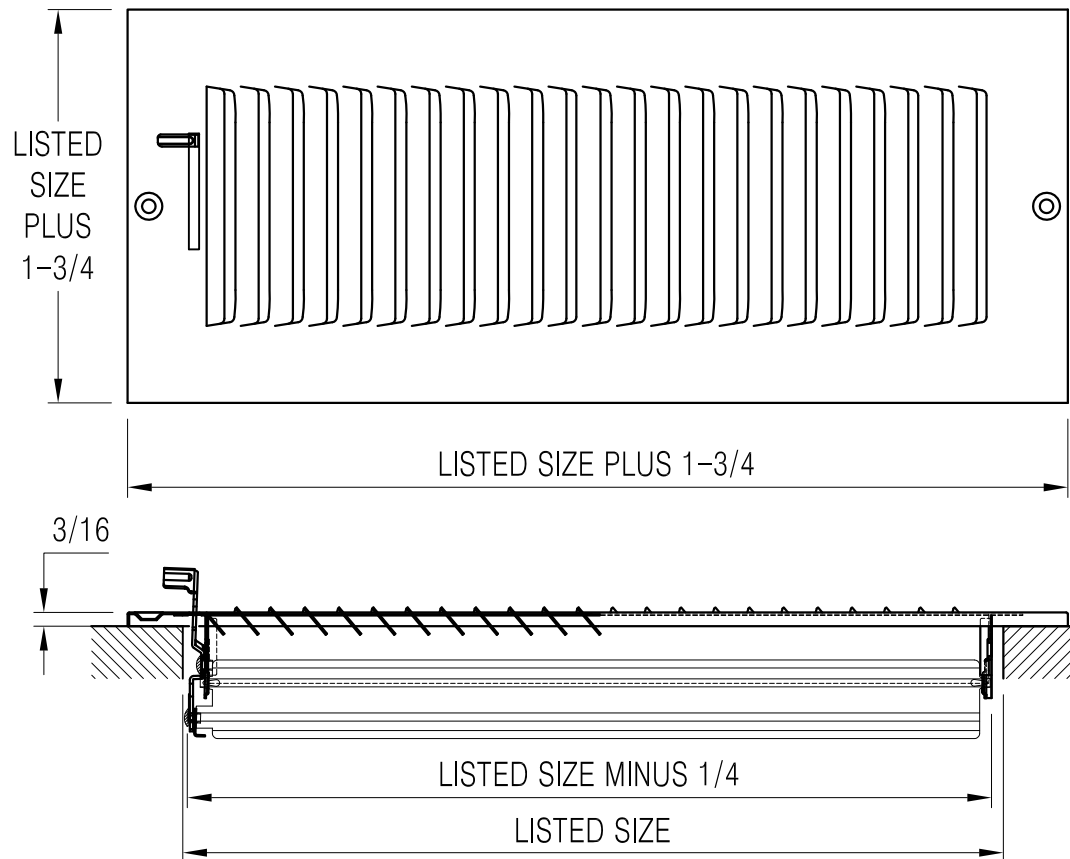

302120 Available Sizes (In.)

HT	WIDTH			
	8	10	12	14
4	●			
6		●	●	●

302120 1-Way Sidewall/Ceiling Register, Metal Lever

- All steel one piece stamped face construction
- Metal lever damper operator
- One-way air deflection
- 1/2" spaced fins
- Multi-shutter damper
- Dual-coating
- Available finish: White