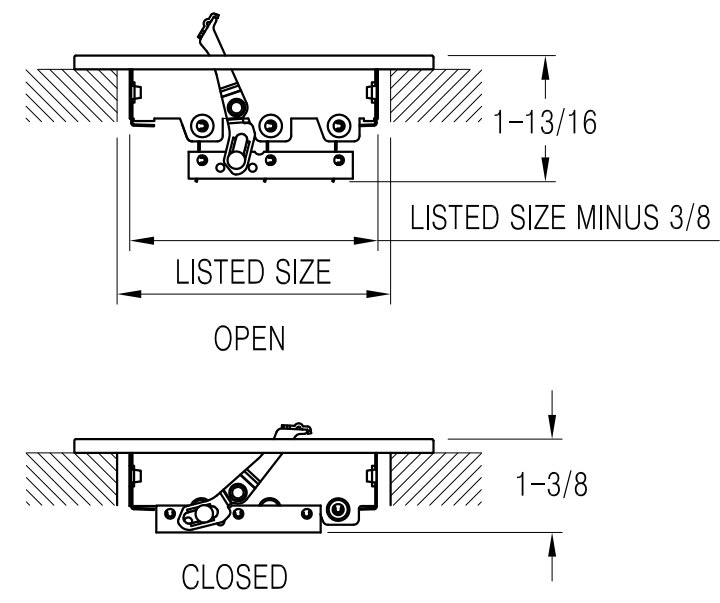

302120 Available Sizes (In.)

HT	WIDTH			
	8	10	12	14
4	●			
6		●	●	●

302120 1-Way Sidewall/Ceiling Register, Metal Lever

- All steel one piece stamped face construction
- Metal lever damper operator
- One-way air deflection
- 1/2" spaced fins
- Multi-shutter damper
- Dual-coating
- Available finish: White