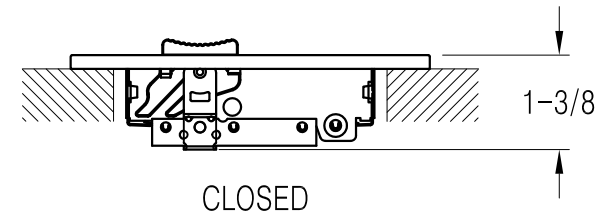

302105 Available Sizes (In.)

HT	WIDTH				
	8	10	12	14	16
4	●				
6	●	●	●	●	●
8				●	

302105 1-Way Sidewall/Ceiling Register

- All steel one piece stamped face construction
- One-way air deflection
- 1/2" spaced fins
- Interlocking valve louvers
- Multi-shutter damper
- Dual-coating
- Available finish: White