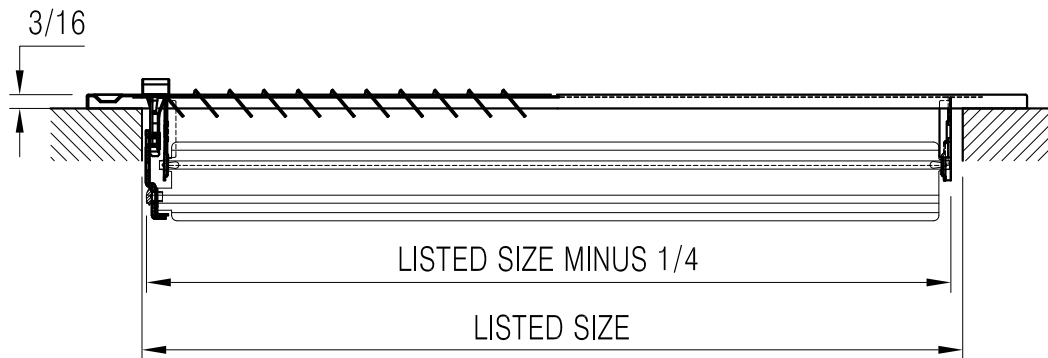

302105 Available Sizes (In.)

HT	WIDTH				
	8	10	12	14	16
4	●				
6	●	●	●	●	●
8				●	

302105 1-Way Sidewall/Ceiling Register

- All steel one piece stamped face construction
- One-way air deflection
- 1/2" spaced fins
- Interlocking valve louvers
- Multi-shutter damper
- Dual-coating
- Available finish: White