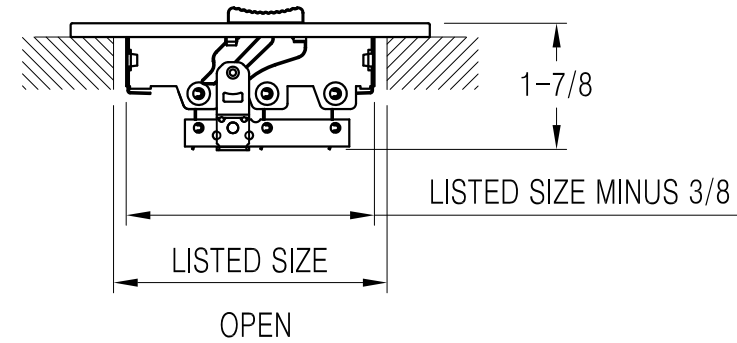

302105 Available Sizes (In.)

HT	WIDTH				
	8	10	12	14	16
4	●				
6	●	●	●	●	●
8				●	

302105 1-Way Sidewall/Ceiling Register

- All steel one piece stamped face construction
- One-way air deflection
- 1/2" spaced fins
- Interlocking valve louvers
- Multi-shutter damper
- Dual-coating
- Available finish: White