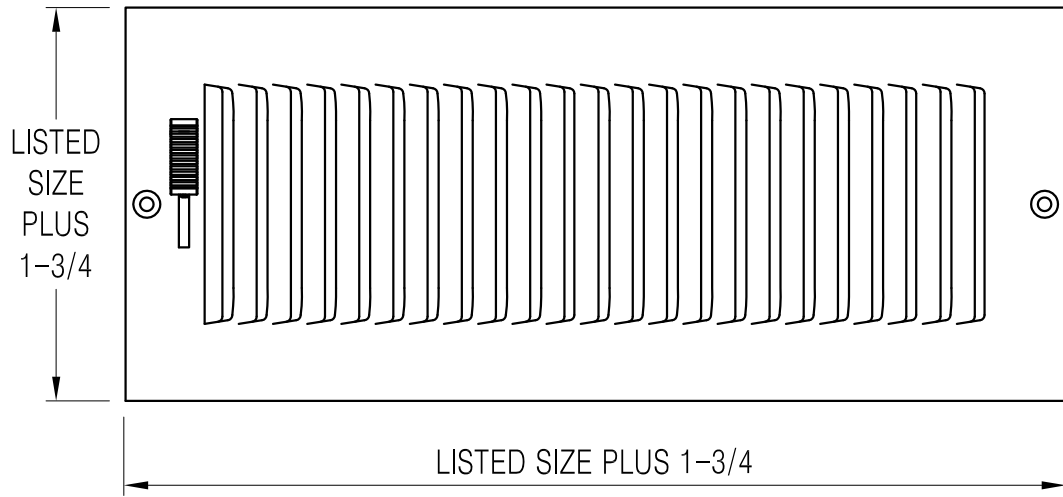

302105 Available Sizes (In.)

HT	WIDTH				
	8	10	12	14	16
4	●				
6	●	●	●	●	●
8				●	

302105 1-Way Sidewall/Ceiling Register

- All steel one piece stamped face construction
- One-way air deflection
- 1/2" spaced fins
- Interlocking valve louvers
- Multi-shutter damper
- Dual-coating
- Available finish: White