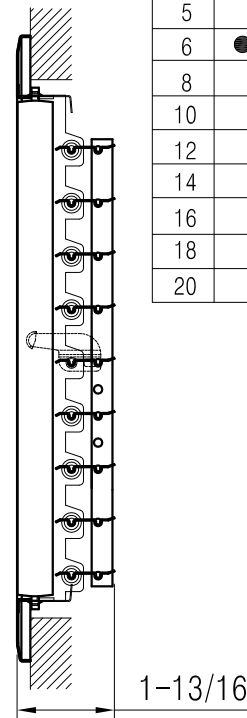

CLOSED

OPEN

302207 Available Sizes (In.)

HT	WIDTH										
	6	8	10	12	14	16	18	20	24	28	30
4		●	●	●	●	●		●	●		
5		●	●	●	●	●	●	●	●	●	●
6	●	●	●	●	●	●	●	●	●	●	●
8		●	●	●	●	●	●	●	●	●	●
10			●		●	●	●				
12				●			●		●		
14					●				●		
16						●					
18							●				
20								●			

### 302207 Vertical Single Deflection Register

- Aluminum face-plate construction
- Adjustable vertical blades provides individual deflection control
- For sidewall/ceiling application
- Multi-shutter damper
- Dual-coating
- Available finish: White