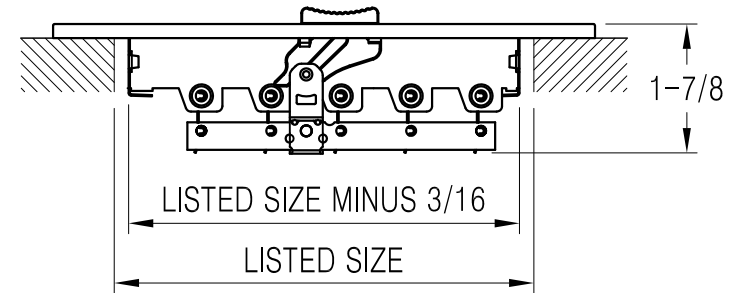

302201 Available Sizes (In.)

HT	WIDTH					
	6	8	10	12	14	16
4		●	●	●	●	
6	●		●	●	●	●
8		●	●	●	●	
10			●			
12				●		

OPEN

CLOSED

### 302201 Adjustable Sidewall/Ceiling Register

- Steel construction with aluminum, adjustable blades
- Adjustable blades provides individual deflection control
- For sidewall/ceiling application
- Multi-shutter damper
- Dual-coating
- Available finish: White