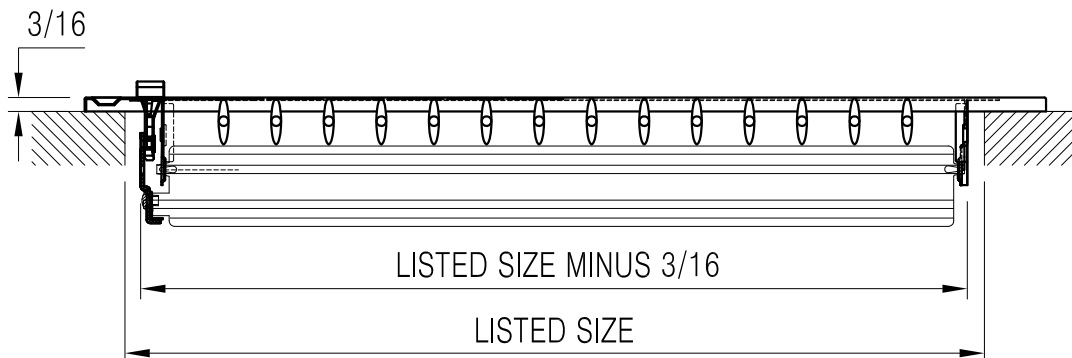

302201 Available Sizes (In.)

HT	WIDTH					
	6	8	10	12	14	16
4		●	●	●	●	
6	●		●	●	●	●
8		●	●	●	●	
10			●			
12				●		

OPEN

CLOSED

### 302201 Adjustable Sidewall/Ceiling Register

- Steel construction with aluminum, adjustable blades
- Adjustable blades provides individual deflection control
- For sidewall/ceiling application
- Multi-shutter damper
- Dual-coating
- Available finish: White