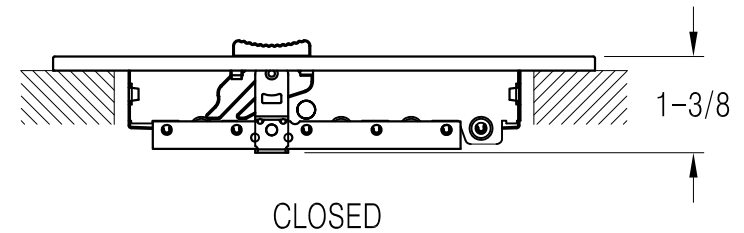

302201 Available Sizes (In.)

HT	WIDTH					
	6	8	10	12	14	16
4		●	●	●	●	
6	●		●	●	●	●
8		●	●	●	●	
10			●			
12				●		

OPEN

CLOSED

### 302201 Adjustable Sidewall/Ceiling Register

- Steel construction with aluminum, adjustable blades
- Adjustable blades provides individual deflection control
- For sidewall/ceiling application
- Multi-shutter damper
- Dual-coating
- Available finish: White