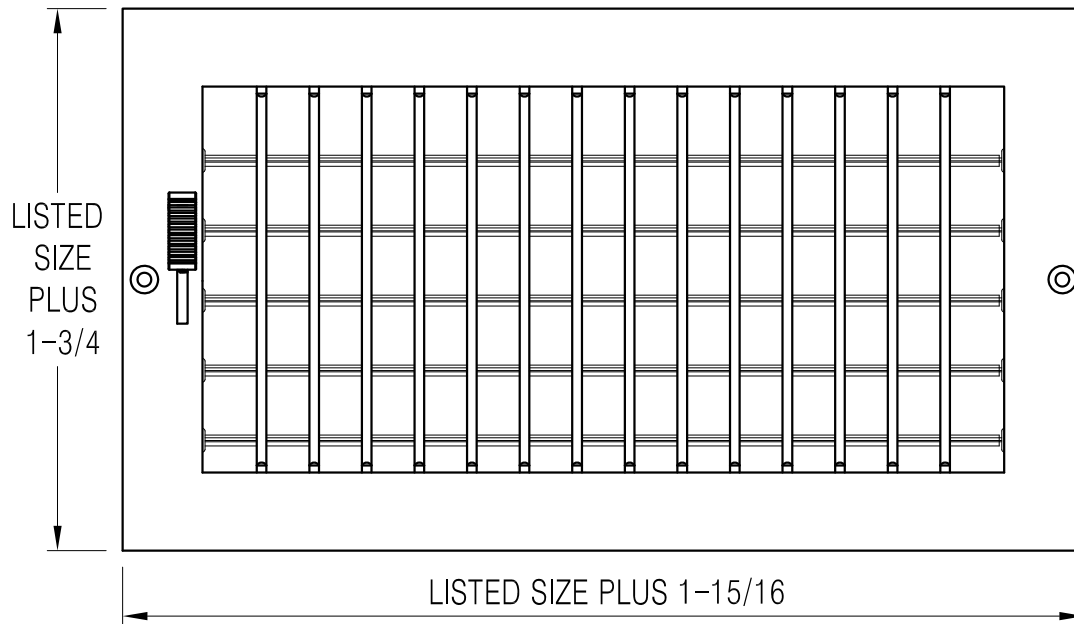

302201 Available Sizes (In.)

HT	WIDTH					
	6	8	10	12	14	16
4		●	●	●	●	
6	●		●	●	●	●
8		●	●	●	●	
10			●			
12				●		

OPEN

CLOSED

### 302201 Adjustable Sidewall/Ceiling Register

- Steel construction with aluminum, adjustable blades
- Adjustable blades provides individual deflection control
- For sidewall/ceiling application
- Multi-shutter damper
- Dual-coating
- Available finish: White