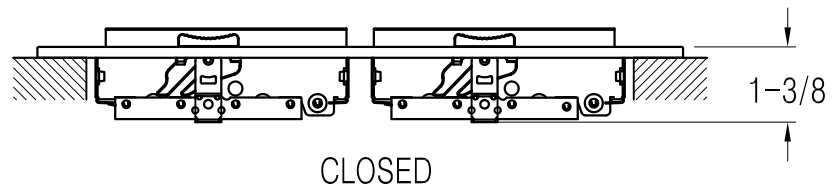

302104 Available Sizes (In.)

HT	WIDTH				
	6	8	10	12	14
6	●				
8		●			
10			●		
12				●	
14					●

### 302104 4-Way Curved-Blade Sidewall/Ceiling Register

- All steel construction
- Curved blade
- One-piece stamped face construction
- Four-way air deflection
- Multi-shutter damper
- Double valves for listed height 10" and larger
- Dual-coating
- Available finish: White