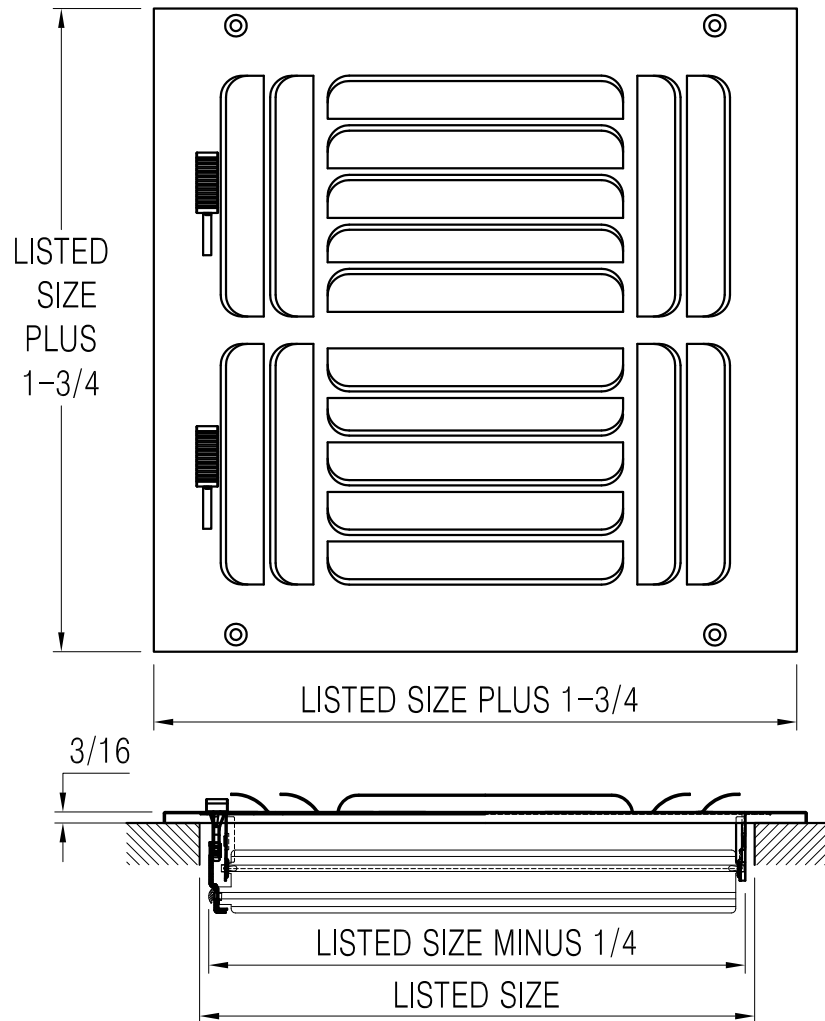

302104 Available Sizes (In.)

HT	WIDTH				
	6	8	10	12	14
6	●				
8		●			
10			●		
12				●	
14					●

### 302104 4-Way Curved-Blade Sidewall/Ceiling Register

- All steel construction
- Curved blade
- One-piece stamped face construction
- Four-way air deflection
- Multi-shutter damper
- Double valves for listed height 10" and larger
- Dual-coating
- Available finish: White