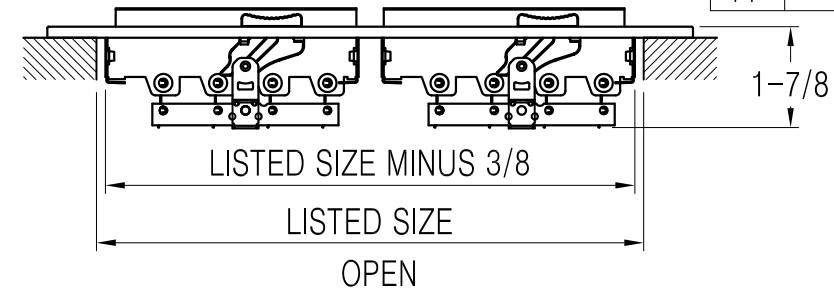

302104 Available Sizes (In.)

HT	WIDTH				
	6	8	10	12	14
6	●				
8		●			
10			●		
12				●	
14					●

### 302104 4-Way Curved-Blade Sidewall/Ceiling Register

- All steel construction
- Curved blade
- One-piece stamped face construction
- Four-way air deflection
- Multi-shutter damper
- Double valves for listed height 10" and larger
- Dual-coating
- Available finish: White