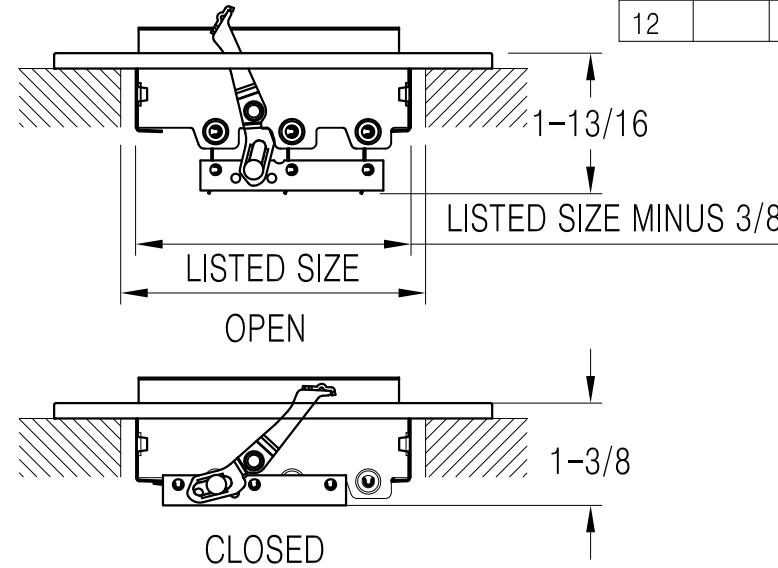

302118 Available Sizes (In.)

HT	WIDTH				
	6	8	10	12	14
4		●	●		
6	●	●	●	●	●
8		●	●	●	●
10			●		
12				●	

302118 3-Way Curved-Blade Sidewall/Ceiling Register, Metal Lever

- All steel construction
- Metal lever damper operator
- Curved blade
- One-piece stamped face construction
- Three-way air deflection
- Multi-shutter damper
- Double valves for listed height 10" and larger
- Dual-coating
- Available finish: White