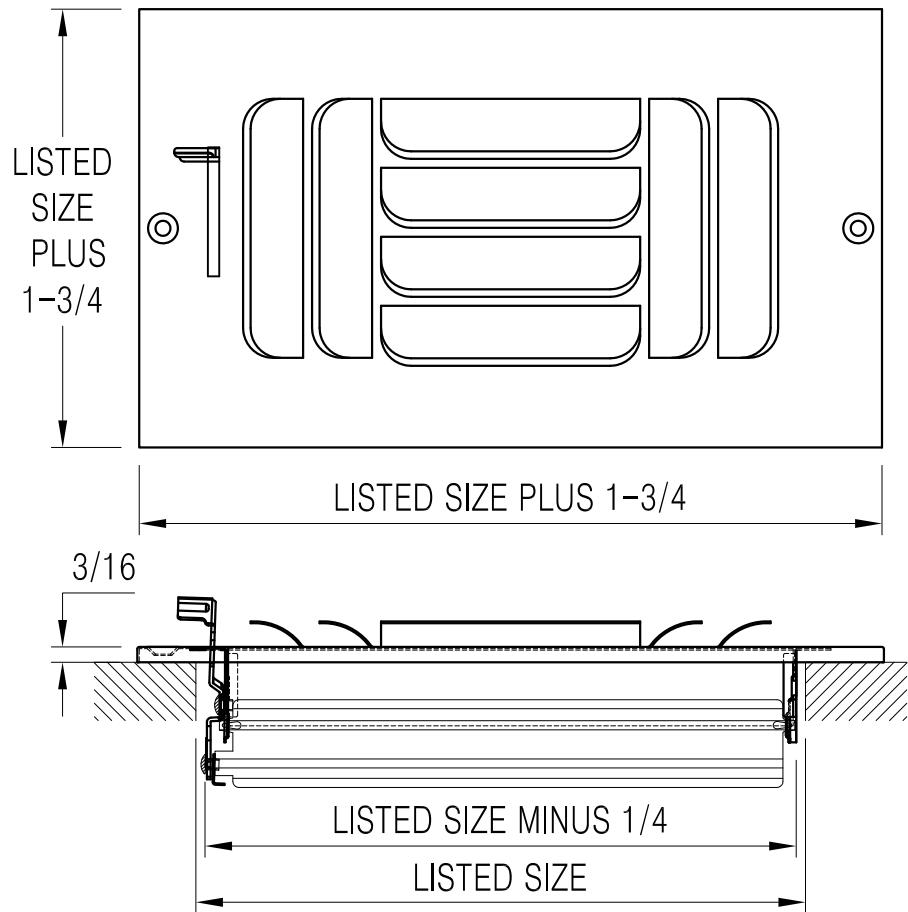

302118 Available Sizes (In.)

HT	WIDTH				
	6	8	10	12	14
4		●	●		
6	●	●	●	●	●
8		●	●	●	●
10			●		
12				●	

302118 3-Way Curved-Blade Sidewall/Ceiling Register, Metal Lever

- All steel construction
- Metal lever damper operator
- Curved blade
- One-piece stamped face construction
- Three-way air deflection
- Multi-shutter damper
- Double valves for listed height 10" and larger
- Dual-coating
- Available finish: White