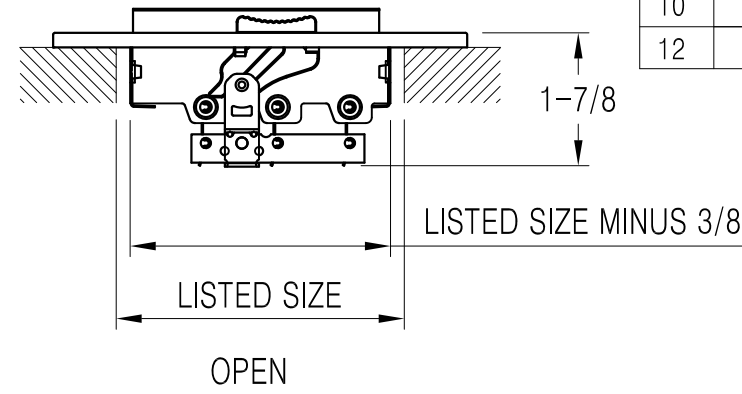

302103 Available Sizes (In.)

HT	WIDTH					
	6	8	10	12	14	16
4		●	●	●	●	
6	●	●	●	●	●	●
8		●	●	●	●	
10			●			
12				●		

302103 3-Way Curved-Blade Sidewall/Ceiling Register

- All steel construction
- Curved blade
- One-piece stamped face construction
- Three-way air deflection
- Multi-shutter damper
- Double valves for listed height 10" and larger
- Dual-coating
- Available finish: White