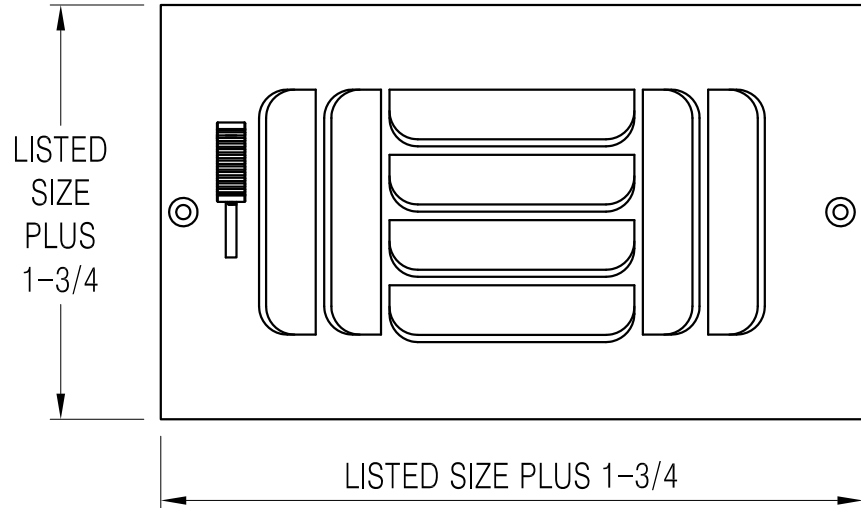

302103 Available Sizes (In.)

HT	WIDTH					
	6	8	10	12	14	16
4		●	●	●	●	
6	●	●	●	●	●	●
8		●	●	●	●	
10			●			
12				●		

302103 3-Way Curved-Blade Sidewall/Ceiling Register

- All steel construction
- Curved blade
- One-piece stamped face construction
- Three-way air deflection
- Multi-shutter damper
- Double valves for listed height 10" and larger
- Dual-coating
- Available finish: White