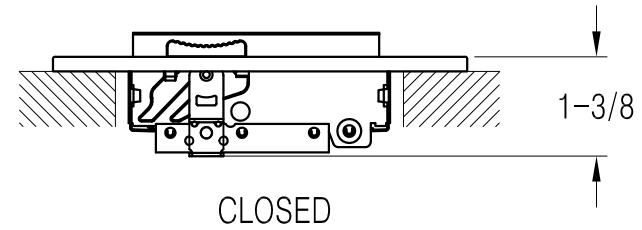

302103 Available Sizes (In.)

HT	WIDTH					
	6	8	10	12	14	16
4		●	●	●	●	
6	●	●	●	●	●	●
8		●	●	●	●	
10			●			
12				●		

302103 3-Way Curved-Blade Sidewall/Ceiling Register

- All steel construction
- Curved blade
- One-piece stamped face construction
- Three-way air deflection
- Multi-shutter damper
- Double valves for listed height 10" and larger
- Dual-coating
- Available finish: White