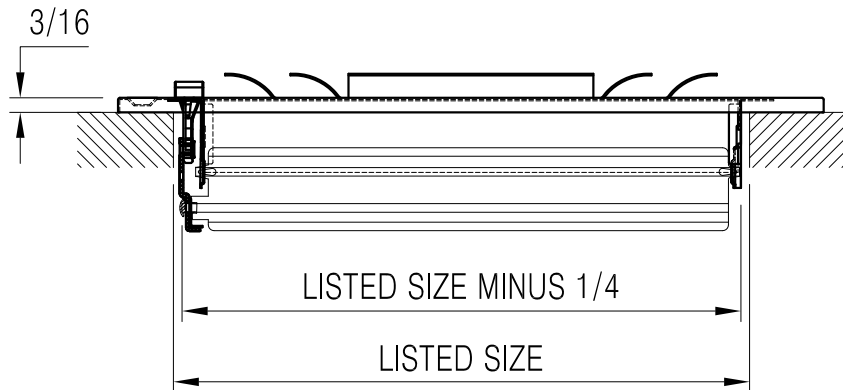

302103 Available Sizes (In.)

HT	WIDTH					
	6	8	10	12	14	16
4		●	●	●	●	
6	●	●	●	●	●	●
8		●	●	●	●	
10			●			
12				●		

302103 3-Way Curved-Blade Sidewall/Ceiling Register

- All steel construction
- Curved blade
- One-piece stamped face construction
- Three-way air deflection
- Multi-shutter damper
- Double valves for listed height 10" and larger
- Dual-coating
- Available finish: White