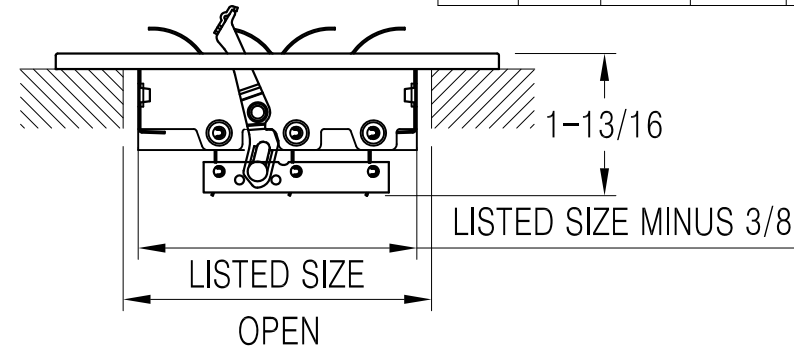

302117 Available Sizes (In.)

HT	WIDTH				
	6	8	10	12	14
4		●			
6			●	●	●
8				●	

302117 2-Way Curved-Blade Sidewall/Ceiling Register, Metal Lever

- All steel construction
- Metal lever damper operator
- Curved blade
- One-piece stamped face construction
- Two-way air deflection
- Multi-shutter damper
- Dual-coating
- Available finish: White