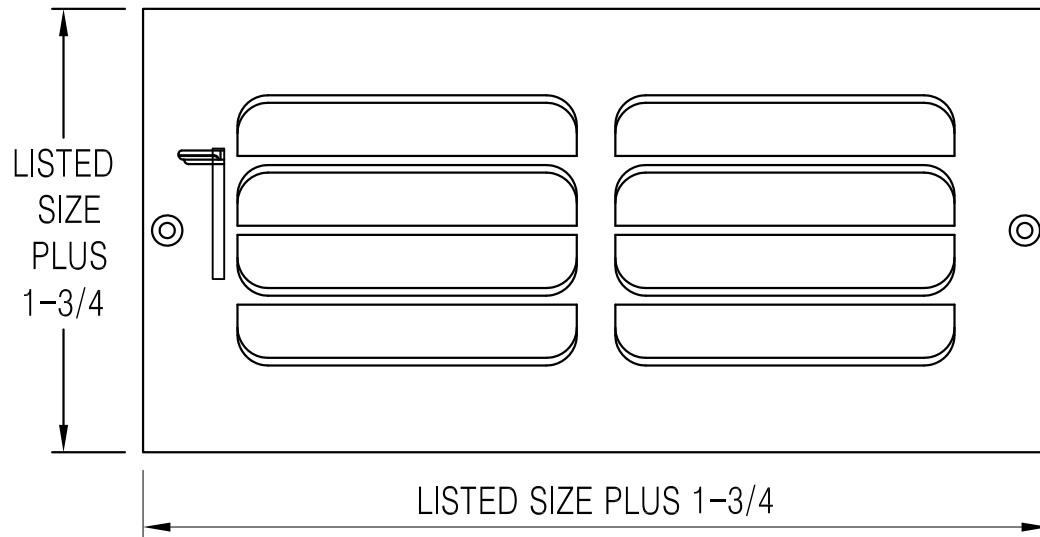

302117 Available Sizes (In.)

HT	WIDTH				
	6	8	10	12	14
4		●			
6			●	●	●
8				●	

302117 2-Way Curved-Blade Sidewall/Ceiling Register, Metal Lever

- All steel construction
- Metal lever damper operator
- Curved blade
- One-piece stamped face construction
- Two-way air deflection
- Multi-shutter damper
- Dual-coating
- Available finish: White