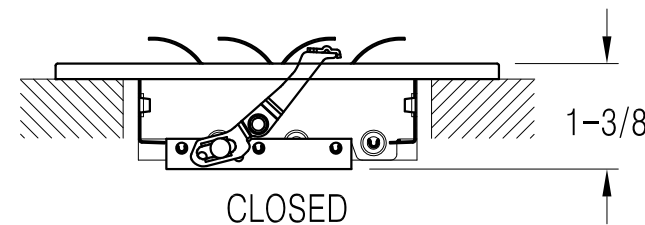

302117 Available Sizes (In.)

HT	WIDTH				
	6	8	10	12	14
4		●			
6			●	●	●
8				●	

302117 2-Way Curved-Blade Sidewall/Ceiling Register, Metal Lever

- All steel construction
- Metal lever damper operator
- Curved blade
- One-piece stamped face construction
- Two-way air deflection
- Multi-shutter damper
- Dual-coating
- Available finish: White