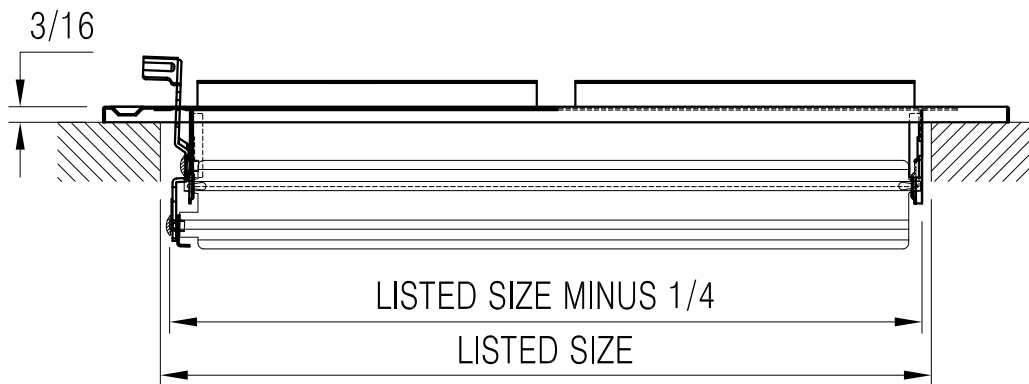

302117 Available Sizes (In.)

HT	WIDTH				
	6	8	10	12	14
4		●			
6			●	●	●
8				●	

302117 2-Way Curved-Blade Sidewall/Ceiling Register, Metal Lever

- All steel construction
- Metal lever damper operator
- Curved blade
- One-piece stamped face construction
- Two-way air deflection
- Multi-shutter damper
- Dual-coating
- Available finish: White