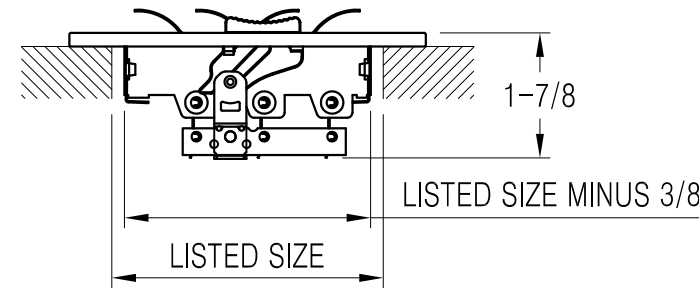

302102 Available Sizes (In.)

HT	WIDTH			
	8	10	12	14
4	●			
6		●	●	●
8			●	
10		●		
12			●	

### 302102 2-Way Curved-Blade Sidewall/Ceiling Register

- All steel construction
- Curved blade
- One-piece stamped face construction
- Two-way air deflection
- Multi-shutter damper
- Double valves for listed height 10" and larger
- Dual-coating
- Available finish: White