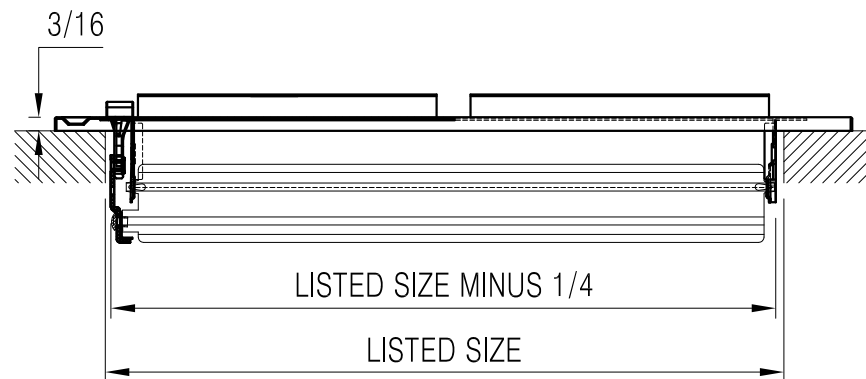

302102 Available Sizes (In.)

HT	WIDTH			
	8	10	12	14
4	●			
6		●	●	●
8			●	
10		●		
12			●	

### 302102 2-Way Curved-Blade Sidewall/Ceiling Register

- All steel construction
- Curved blade
- One-piece stamped face construction
- Two-way air deflection
- Multi-shutter damper
- Double valves for listed height 10" and larger
- Dual-coating
- Available finish: White