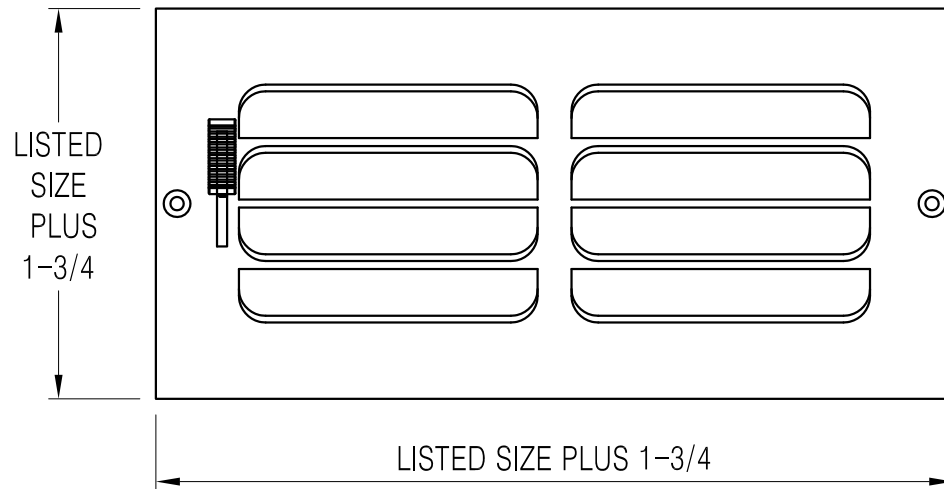

302102 Available Sizes (In.)

HT	WIDTH			
	8	10	12	14
4	●			
6		●	●	●
8			●	
10		●		
12			●	

### 302102 2-Way Curved-Blade Sidewall/Ceiling Register

- All steel construction
- Curved blade
- One-piece stamped face construction
- Two-way air deflection
- Multi-shutter damper
- Double valves for listed height 10" and larger
- Dual-coating
- Available finish: White