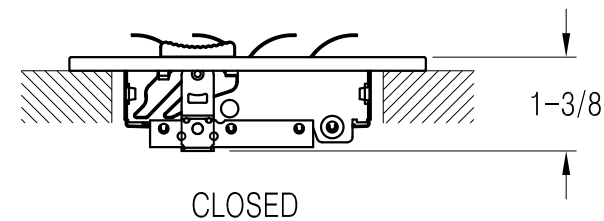

302102 Available Sizes (In.)

HT	WIDTH			
	8	10	12	14
4	●			
6		●	●	●
8			●	
10		●		
12			●	

### 302102 2-Way Curved-Blade Sidewall/Ceiling Register

- All steel construction
- Curved blade
- One-piece stamped face construction
- Two-way air deflection
- Multi-shutter damper
- Double valves for listed height 10" and larger
- Dual-coating
- Available finish: White