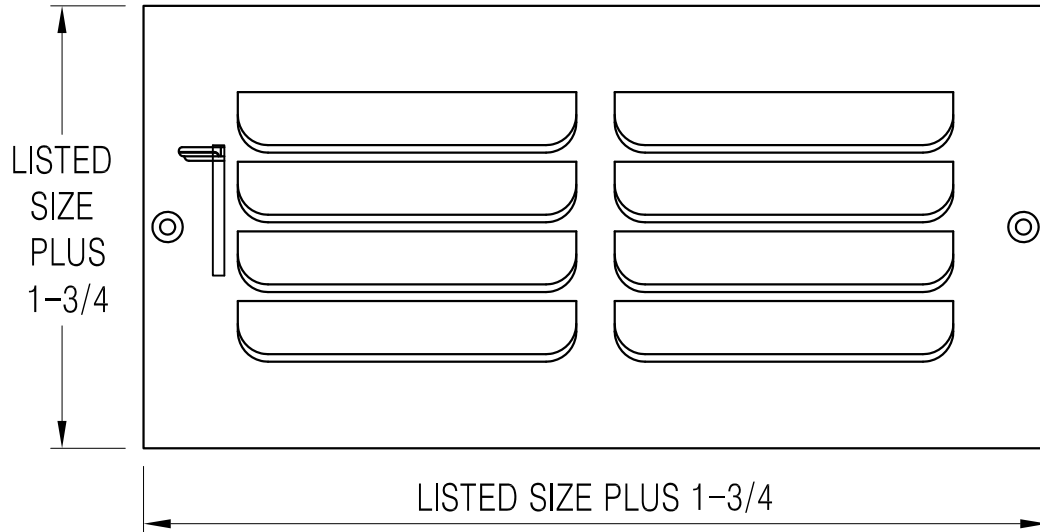

302116 Available Sizes (In.)

HT	WIDTH				
	6	8	10	12	14
4		●	●		
6			●	●	●
8			●	●	●

302116 1-Way Curved-Blade Sidewall/Ceiling Register, Metal Lever

- All steel construction
- Metal lever damper operator
- Curved blade
- One-piece stamped face construction
- One-way air deflection
- Multi-shutter damper
- Dual-coating
- Available finish: White