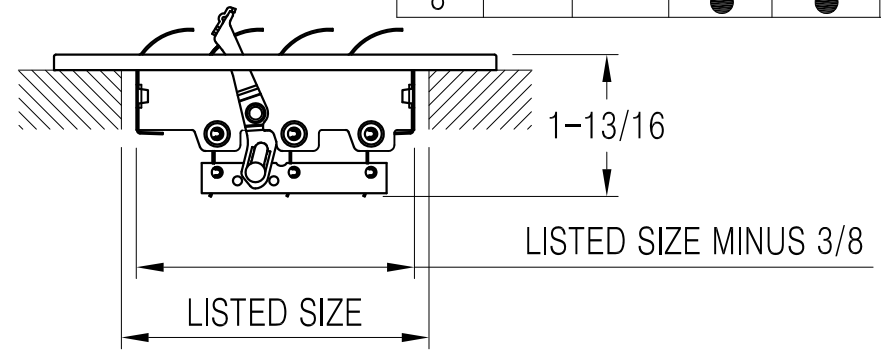

302116 Available Sizes (In.)

HT	WIDTH				
	6	8	10	12	14
4		●	●		
6			●	●	●
8			●	●	●

302116 1-Way Curved-Blade Sidewall/Ceiling Register, Metal Lever

- All steel construction
- Metal lever damper operator
- Curved blade
- One-piece stamped face construction
- One-way air deflection
- Multi-shutter damper
- Dual-coating
- Available finish: White