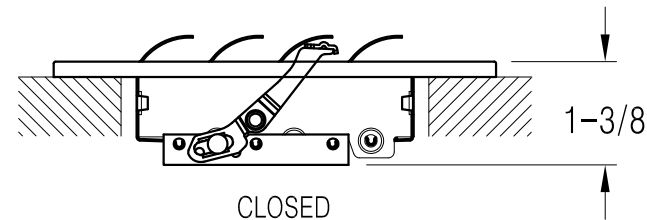

302116 Available Sizes (In.)

HT	WIDTH				
	6	8	10	12	14
4		●	●		
6			●	●	●
8			●	●	●

302116 1-Way Curved-Blade Sidewall/Ceiling Register, Metal Lever

- All steel construction
- Metal lever damper operator
- Curved blade
- One-piece stamped face construction
- One-way air deflection
- Multi-shutter damper
- Dual-coating
- Available finish: White