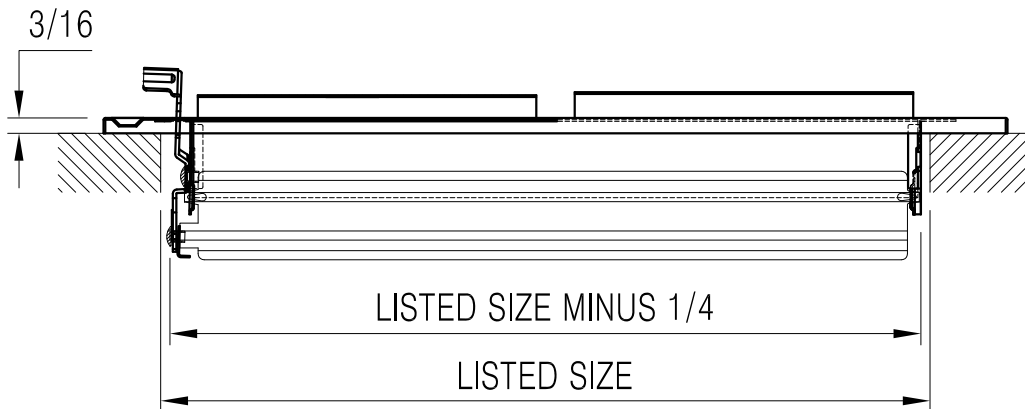

302116 Available Sizes (In.)

HT	WIDTH				
	6	8	10	12	14
4		●	●		
6			●	●	●
8			●	●	●

302116 1-Way Curved-Blade Sidewall/Ceiling Register, Metal Lever

- All steel construction
- Metal lever damper operator
- Curved blade
- One-piece stamped face construction
- One-way air deflection
- Multi-shutter damper
- Dual-coating
- Available finish: White