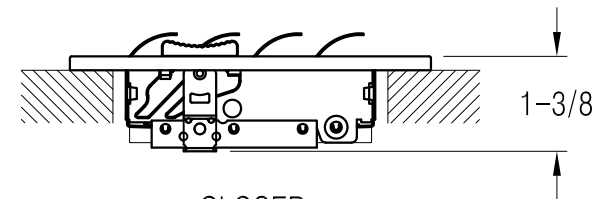

302101 Available Sizes (In.)

HT	WIDTH					
	6	8	10	12	14	16
4		●	●	●	●	
6	●		●	●	●	●
8		●	●	●	●	
12				●		

OPEN

CLOSED

### 302101 1-Way Curved-Blade Sidewall/Ceiling Register

- All steel construction
- Curved blade
- One-piece stamped face construction
- One-way air deflection
- Multi-shutter damper
- Double valves for listed height 10" and larger
- Dual-coating
- Available finish: White