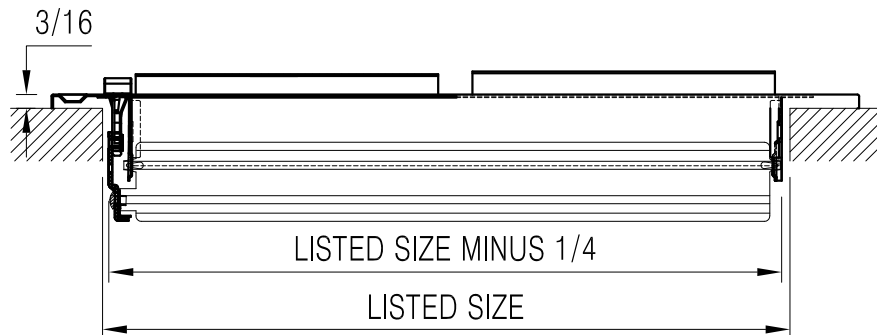

302101 Available Sizes (In.)

HT	WIDTH					
	6	8	10	12	14	16
4		●	●	●	●	
6	●		●	●	●	●
8		●	●	●	●	
12				●		

OPEN

CLOSED

### 302101 1-Way Curved-Blade Sidewall/Ceiling Register

- All steel construction
- Curved blade
- One-piece stamped face construction
- One-way air deflection
- Multi-shutter damper
- Double valves for listed height 10" and larger
- Dual-coating
- Available finish: White