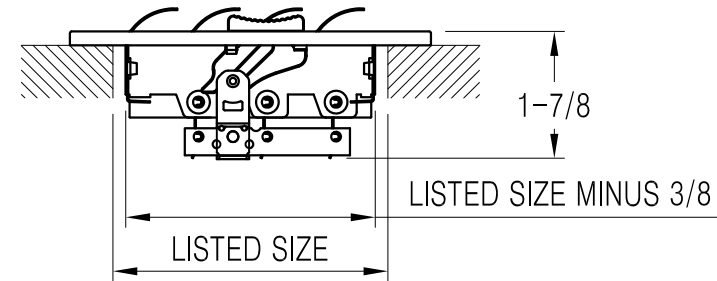

302101 Available Sizes (In.)

HT	WIDTH					
	6	8	10	12	14	16
4		●	●	●	●	
6	●		●	●	●	●
8		●	●	●	●	
12				●		

OPEN

CLOSED

### 302101 1-Way Curved-Blade Sidewall/Ceiling Register

- All steel construction
- Curved blade
- One-piece stamped face construction
- One-way air deflection
- Multi-shutter damper
- Double valves for listed height 10" and larger
- Dual-coating
- Available finish: White