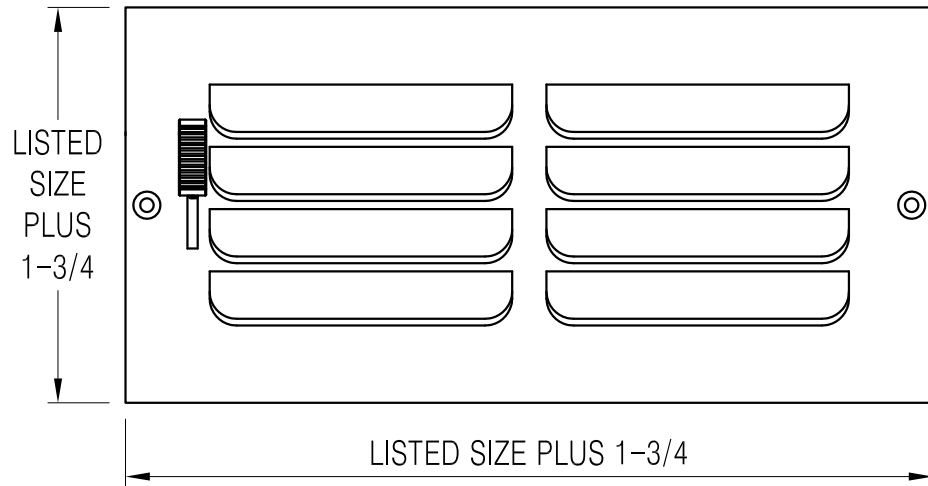

302101 Available Sizes (In.)

HT	WIDTH					
	6	8	10	12	14	16
4		●	●	●	●	
6	●		●	●	●	●
8		●	●	●	●	
12				●		

OPEN

CLOSED

### 302101 1-Way Curved-Blade Sidewall/Ceiling Register

- All steel construction
- Curved blade
- One-piece stamped face construction
- One-way air deflection
- Multi-shutter damper
- Double valves for listed height 10" and larger
- Dual-coating
- Available finish: White